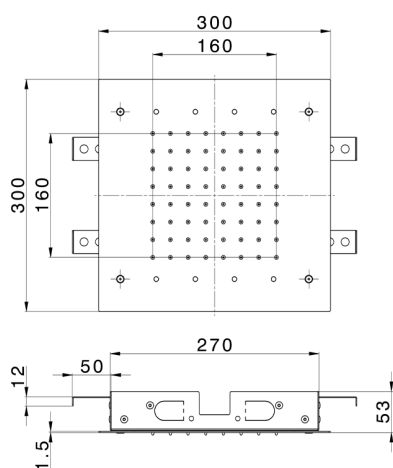

## 300x300 mm Ceiling showerheads ZEN\_ZS1C0360

MODEL **ZS1C0360**

300x300 mm Ceiling showerheads, rain, chromotherapy functions, with remote control included, Stainless Steel AISI 304