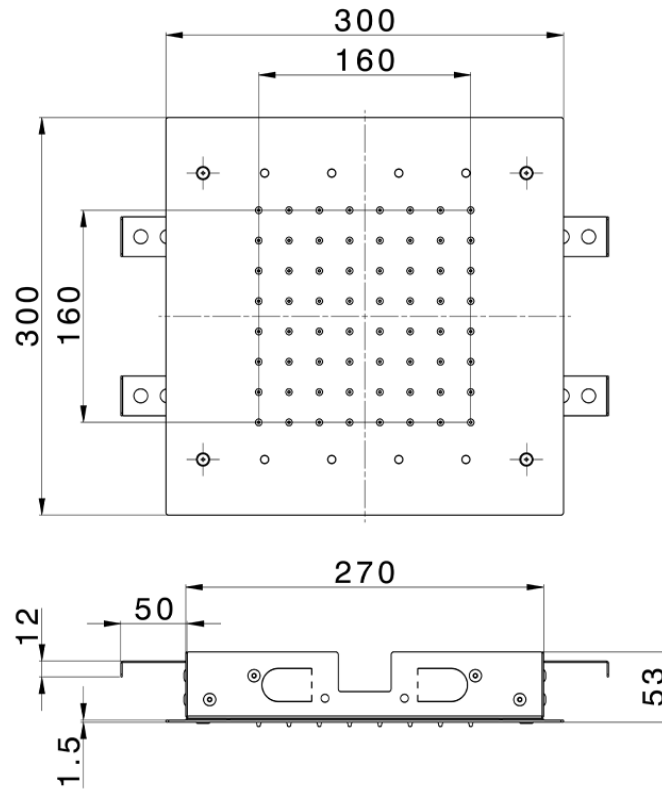

300x300 mm Ceiling showerheads ZEN_ZS1C0360

ZS1C0360

<https://en.huberitalia.com/300x300-mm-ceiling-showerheads-zen-zs1c0360>

2026-06-26