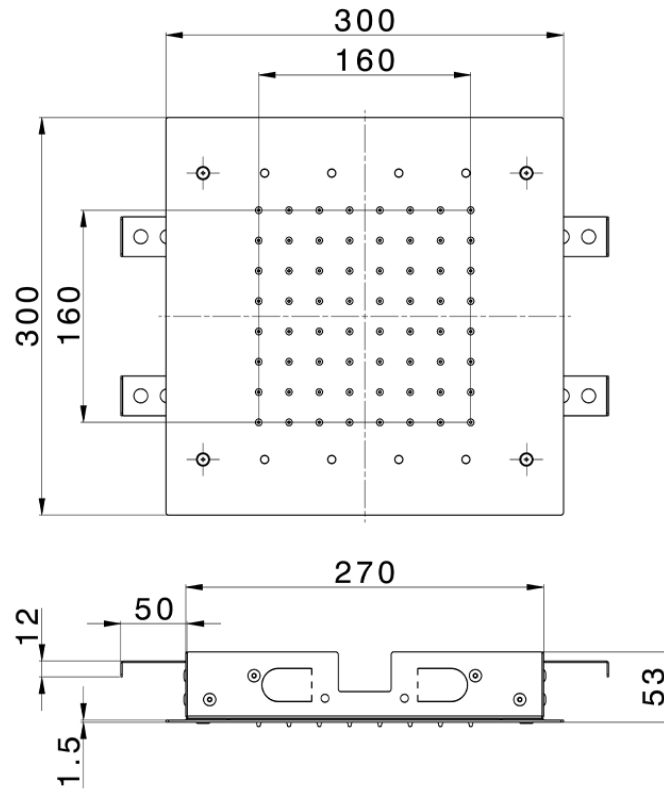

300x300 mm Ceiling showerheads ZEN_ZS1C0360

ZS1C0360

<https://en.huberitalia.com/300x300-mm-ceiling-showerheads-zen-zs1c0360>

2026-06-06