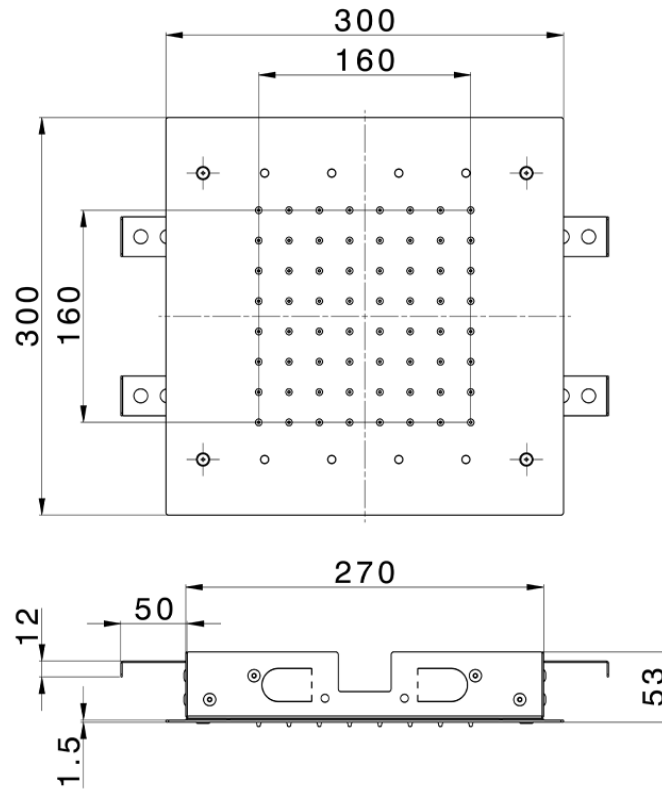

300x300 mm Ceiling showerheads ZEN_ZS1C0360

ZS1C0360

<https://en.huberitalia.com/300x300-mm-ceiling-showerheads-zen-zs1c0360>

2026-04-08