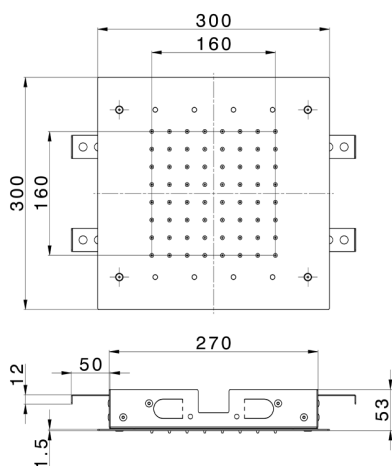

## 300x300 mm Ceiling showerheads ZEN\_ZS1C0360

MODEL **ZS1C0360**

300x300 mm Ceiling showerheads, rain, chromotherapy functions, with remote control included, Stainless Steel AISI 304