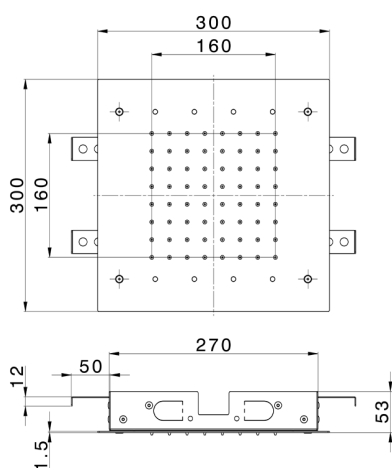

300x300 mm Ceiling showerheads ZEN_ZS1C0360

MODEL **ZS1C0360**

300x300 mm Ceiling showerheads, rain, chromotherapy functions, with remote control included, Stainless Steel AISI 304

AVAILABLE FINISHINGS

-  **D1** D1 Brushed Inox
-  **40** 40 Matt Black
-  **4Q** 4Q Matt White
-  **D2** D2 Polished Inox