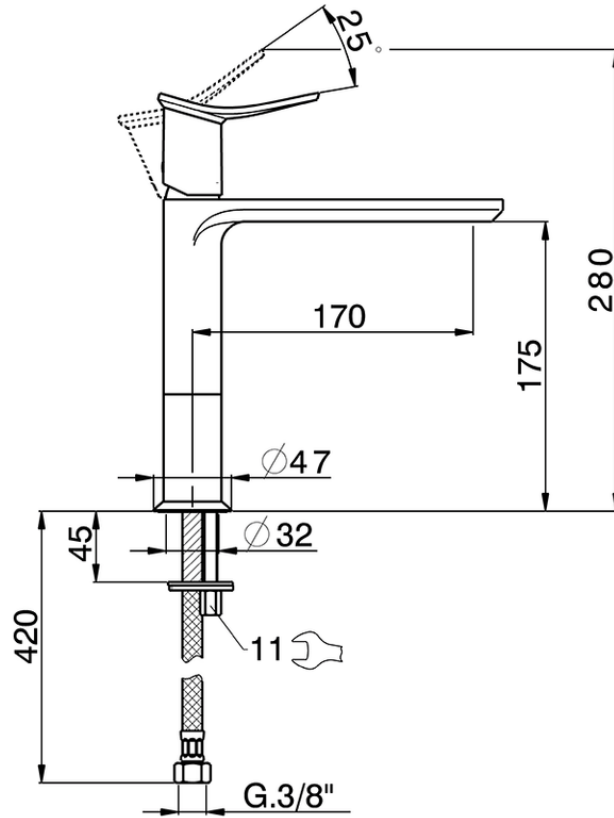

Single lever 'medium' washbasin mixer HARLOCK_HK001504

HK001504

<https://en.huberitalia.com/single-lever-medium-washbasin-mixer-harlock-hk001504>

2025-04-04