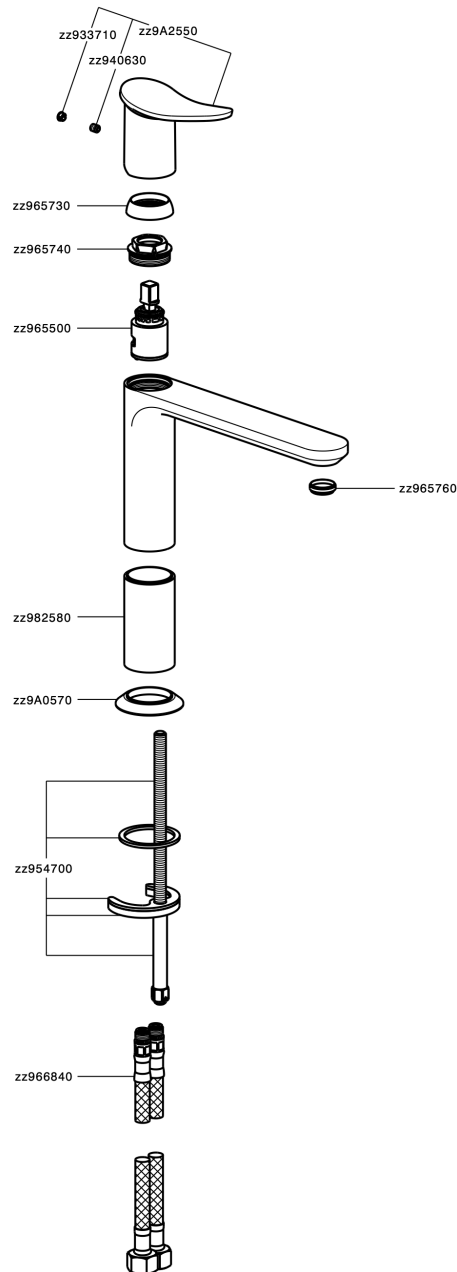

Single lever 'medium' washbasin mixer HARLOCK_HK001504

HK001504

<https://en.huberitalia.com/single-lever-medium-washbasin-mixer-harlock-hk001504>

2025-04-04