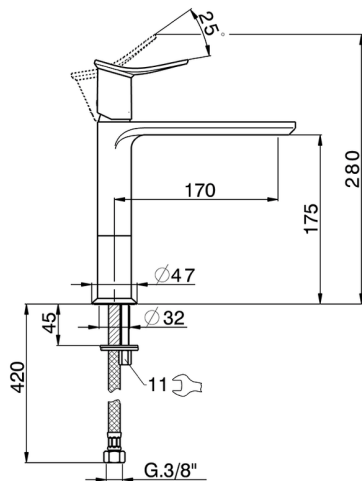

## Single lever 'medium' washbasin mixer HARLOCK\_HK001504

MODEL **HK001504**

Single lever 'medium' washbasin mixer, without automatic pop-up waste, G.3/8" stainless steel flexible hoses

### CHARACTERISTICS

Cartridge Spare Parts **ZZ96550000**

**25 mm Cartridge**

## Single lever 'medium' washbasin mixer HARLOCK\_HK001504

HK001504

<https://en.huberitalia.com/single-lever-medium-washbasin-mixer-harlock-hk001504>

2025-04-03