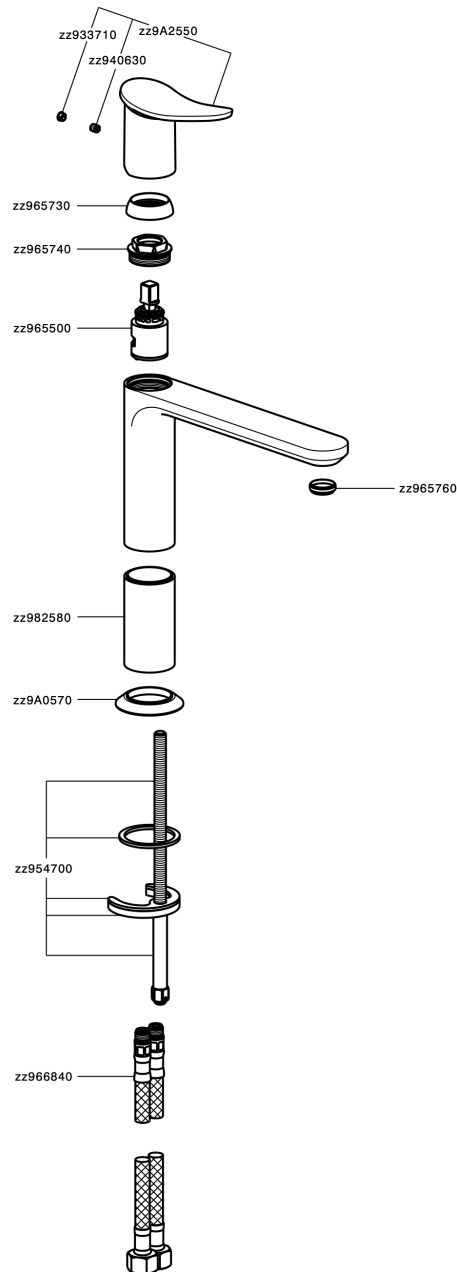

## Single lever 'medium' washbasin mixer HARLOCK\_HK001504

MODEL **HK001504**

Single lever 'medium' washbasin mixer, without automatic pop-up waste, G.3/8" stainless steel flexible hoses

### CHARACTERISTICS

Cartridge Spare Parts **ZZ96550000**

**25 mm Cartridge**

## Single lever 'medium' washbasin mixer HARLOCK\_HK001504

HK001504

<https://en.huberitalia.com/single-lever-medium-washbasin-mixer-harlock-hk001504>

2025-04-03