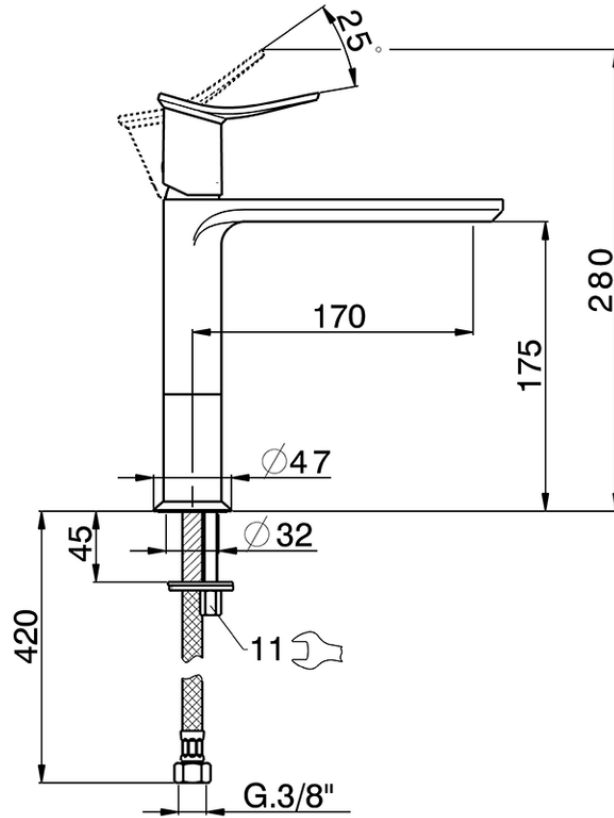

Single lever 'medium' washbasin mixer HARLOCK_HK001504

HK001504

<https://en.huberitalia.com/single-lever-medium-washbasin-mixer-harlock-hk001504>

2025-04-03