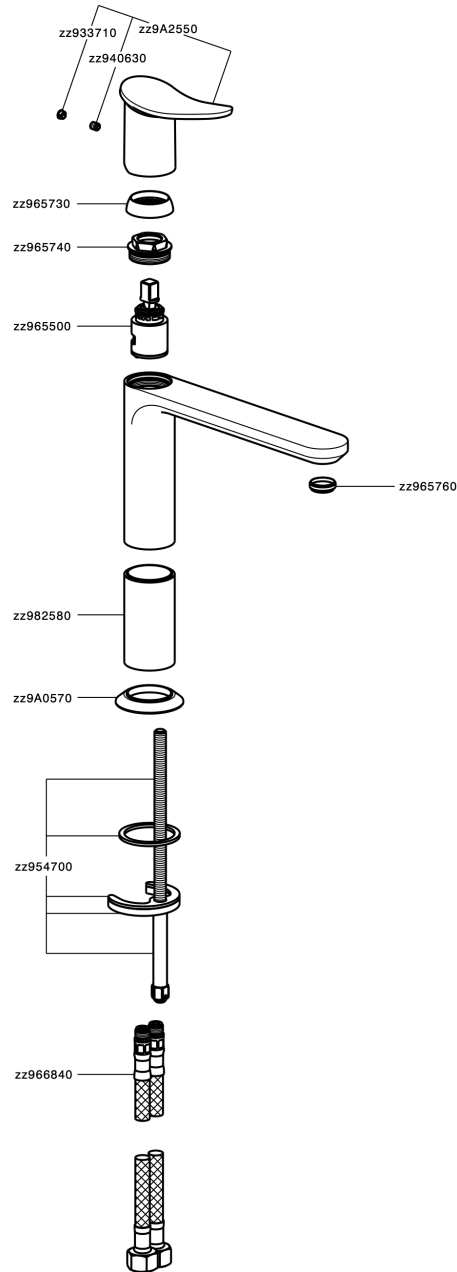

Single lever 'medium' washbasin mixer HARLOCK_HK001504

HK001504

<https://en.huberitalia.com/single-lever-medium-washbasin-mixer-harlock-hk001504>

2025-04-04