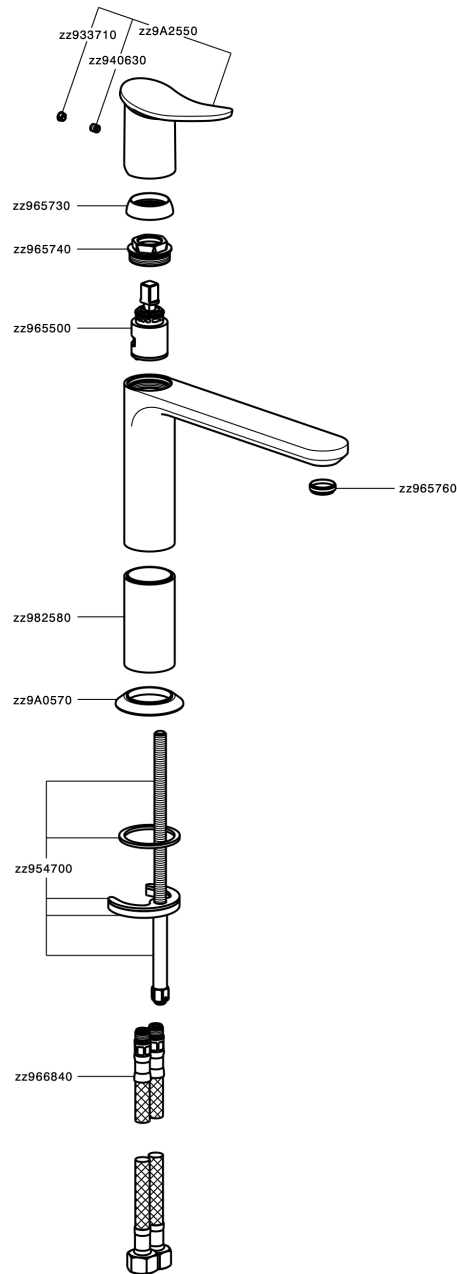

Single lever 'medium' washbasin mixer HARLOCK_HK001504

MODEL **HK001504**

Single lever 'medium' washbasin mixer, without automatic pop-up waste, G.3/8" stainless steel flexible hoses

AVAILABLE FINISHINGS

-  **21** 21 Chrome
-  **2P** 2P Rose Gold
-  **2Q** 2Q Black Titanium
-  **40** 40 Matt Black
-  **4Q** 4Q Matt White
-  **6T** 6T Chrome/Matt Black

CHARACTERISTICS

Cartridge Spare Parts **ZZ96550000**

25 mm Cartridge

Single lever 'medium' washbasin mixer HARLOCK_HK001504

HK001504

<https://en.huberitalia.com/single-lever-medium-washbasin-mixer-harlock-hk001504>

2025-04-03