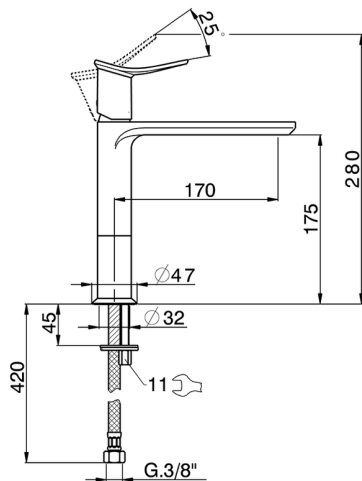

Single lever 'medium' washbasin mixer HARLOCK_HK001504

MODEL **HK001504**

Single lever 'medium' washbasin mixer, without automatic pop-up waste, G.3/8" stainless steel flexible hoses

AVAILABLE FINISHINGS

-  **21** 21 Chrome
-  **2P** 2P Rose Gold
-  **2Q** 2Q Black Titanium
-  **40** 40 Matt Black
-  **4Q** 4Q Matt White
-  **6T** 6T Chrome/Matt Black

CHARACTERISTICS

Cartridge Spare Parts **ZZ96550000**

25 mm Cartridge

Single lever 'medium' washbasin mixer HARLOCK_HK001504

HK001504

<https://en.huberitalia.com/single-lever-medium-washbasin-mixer-harlock-hk001504>

2025-04-03