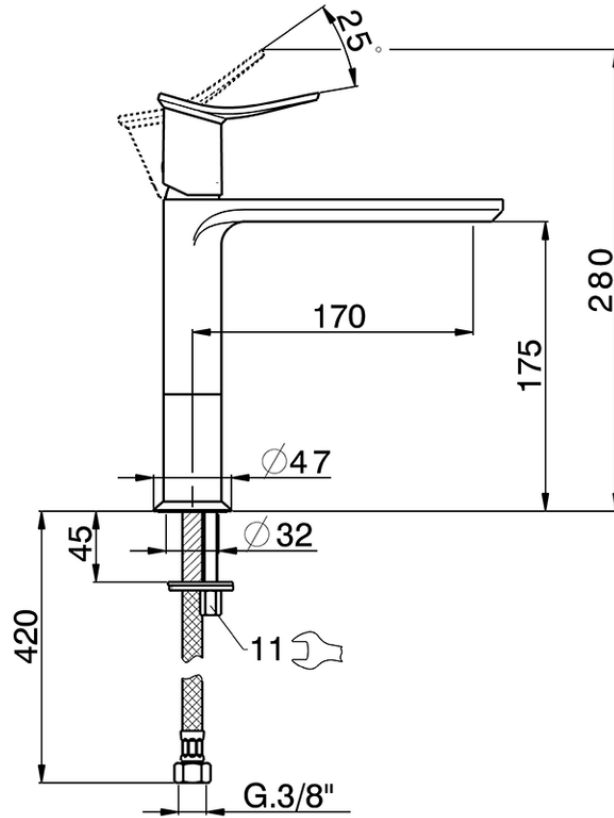

Single lever 'medium' washbasin mixer HARLOCK\_HK001504

HK001504

<https://en.huberitalia.com/single-lever-medium-washbasin-mixer-harlock-hk001504>

2025-04-04