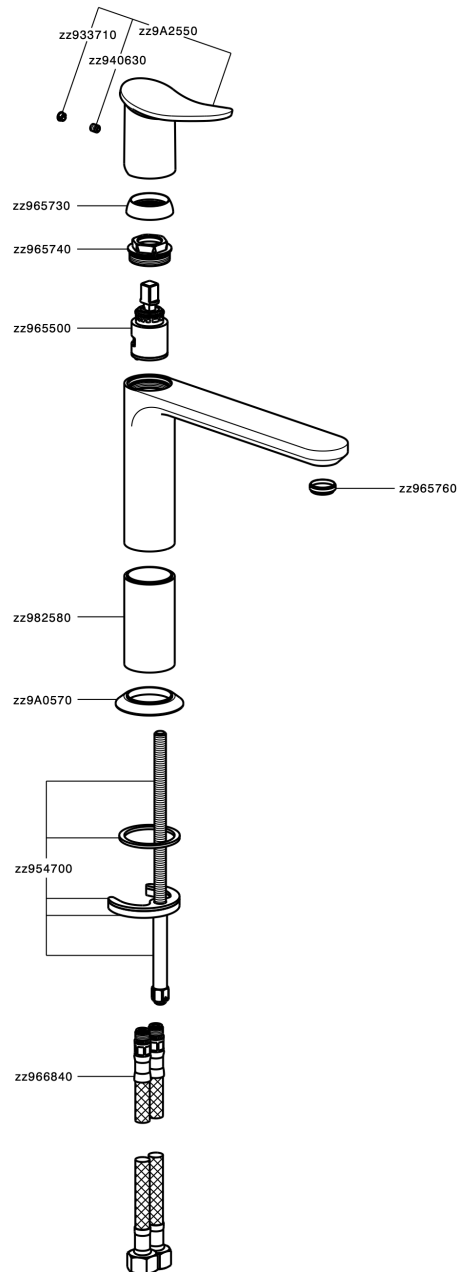

## Single lever 'medium' washbasin mixer HARLOCK\_HK001504

HK001504

<https://en.huberitalia.com/single-lever-medium-washbasin-mixer-harlock-hk001504>

2025-04-04