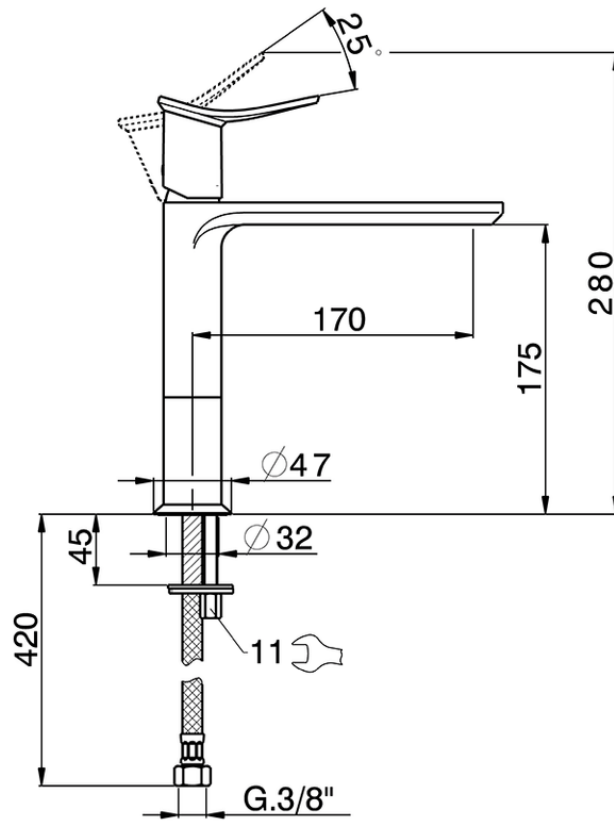

Single lever 'medium' washbasin mixer HARLOCK\_HK001504

HK001504

<https://en.huberitalia.com/single-lever-medium-washbasin-mixer-harlock-hk001504>

2025-04-02