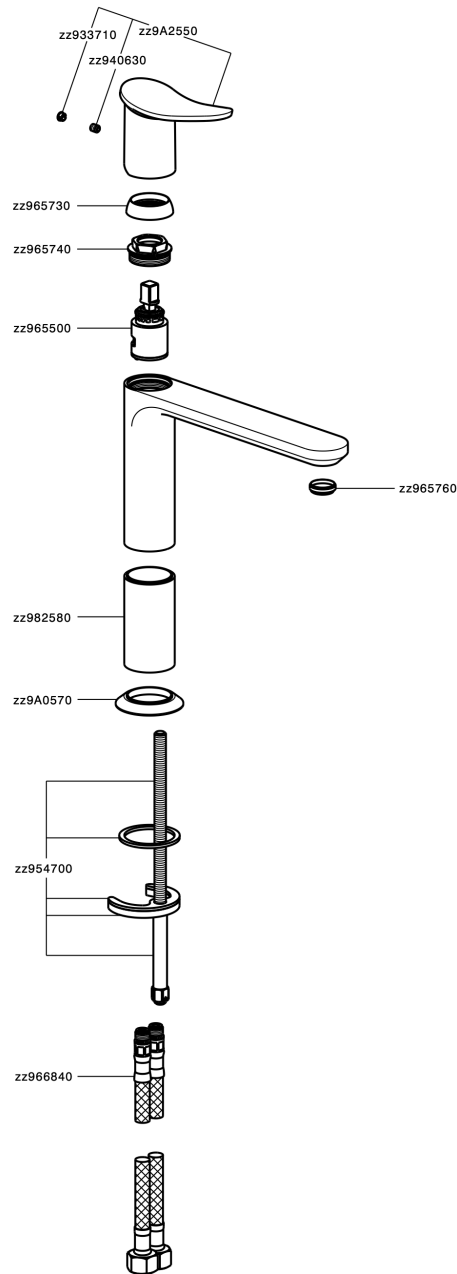

## Single lever 'medium' washbasin mixer HARLOCK\_HK001504

HK001504

<https://en.huberitalia.com/single-lever-medium-washbasin-mixer-harlock-hk001504>

2025-04-02