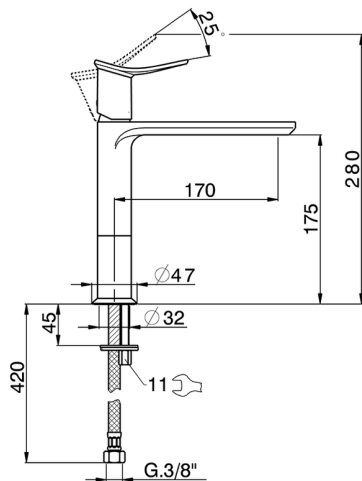

Single lever 'medium' washbasin mixer HARLOCK_HK001504

MODEL **HK001504**

Single lever 'medium' washbasin mixer, without automatic pop-up waste, G.3/8" stainless steel flexible hoses

AVAILABLE FINISHINGS

-  **21** 21 Chrome
-  **2P** 2P Rose Gold
-  **2Q** 2Q Black Titanium
-  **40** 40 Matt Black
-  **4Q** 4Q Matt White
-  **6T** 6T Chrome/Matt Black

CHARACTERISTICS

Cartridge Spare Parts **ZZ96550000**

25 mm Cartridge

Single lever 'medium' washbasin mixer HARLOCK_HK001504

HK001504

<https://en.huberitalia.com/single-lever-medium-washbasin-mixer-harlock-hk001504>

2025-04-02