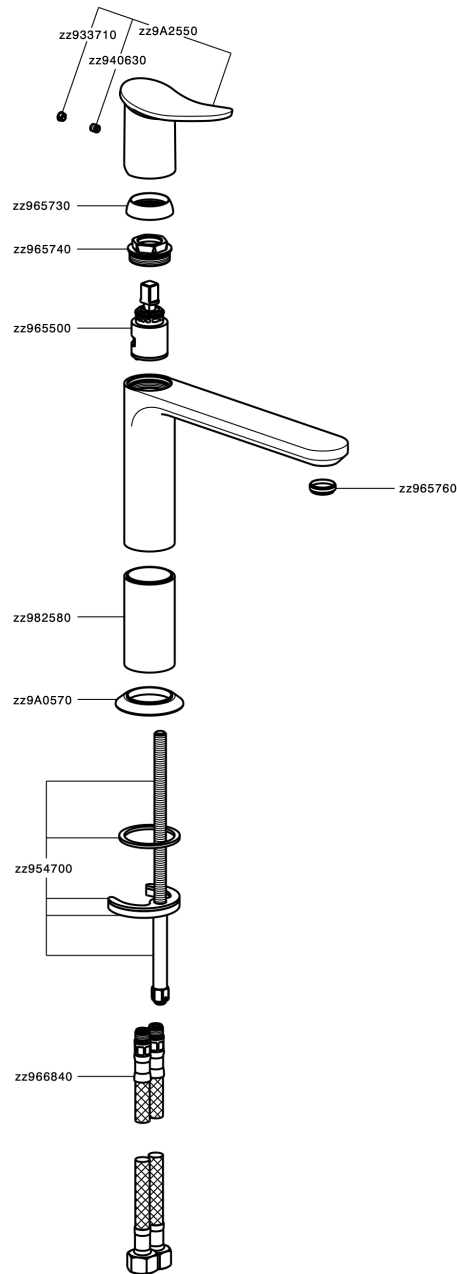

Single lever 'medium' washbasin mixer HARLOCK_HK001504

MODEL **HK001504**

Single lever 'medium' washbasin mixer, without automatic pop-up waste, G.3/8" stainless steel flexible hoses

AVAILABLE FINISHINGS

-  **21** 21 Chrome
-  **2P** 2P Rose Gold
-  **2Q** 2Q Black Titanium
-  **40** 40 Matt Black
-  **4Q** 4Q Matt White
-  **6T** 6T Chrome/Matt Black

CHARACTERISTICS

Cartridge Spare Parts **ZZ96550000**

25 mm Cartridge

Single lever 'medium' washbasin mixer HARLOCK_HK001504

HK001504

<https://en.huberitalia.com/single-lever-medium-washbasin-mixer-harlock-hk001504>

2025-04-02