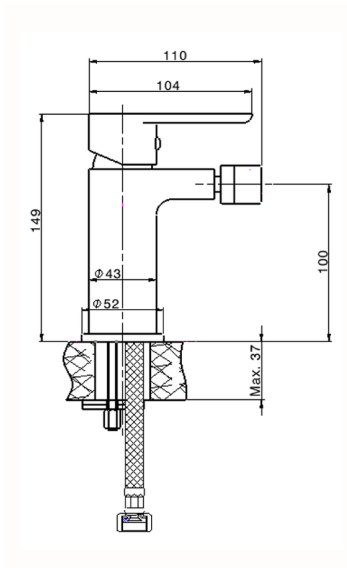

Single lever bidet mixer SATURNO_SN000564

MODEL **SN000564**

Single lever bidet mixer, without pop-up waste, G.3/8" stainless steel flexible hoses

AVAILABLE FINISHINGS

CHARACTERISTICS

Cartridge Spare Parts **ZZ99750000**

35 mm Cartridge

2025-01-02