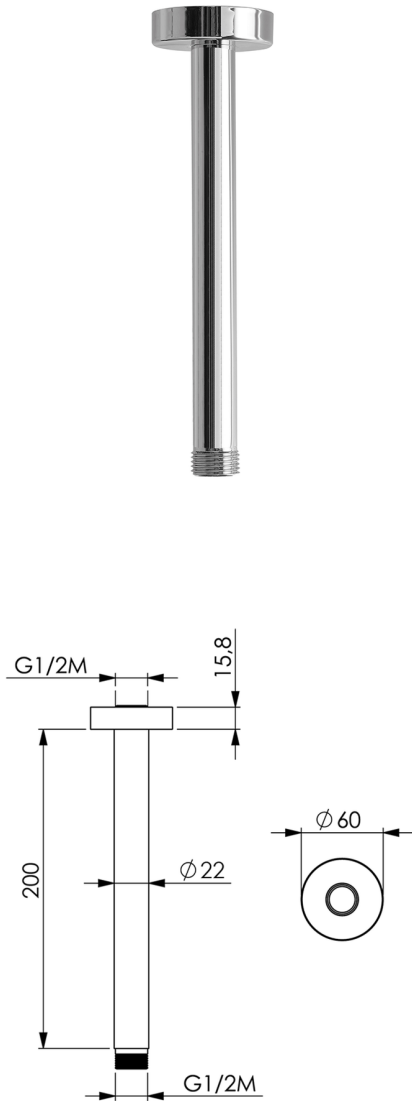

Ceiling shower arm SHOWER_SS013440

MODEL **SS013440**

Ceiling shower arm, L.200 mm D.22 mm, Brass

AVAILABLE FINISHINGS

- **21** 21 Chrome
- **2F** 2F Brushed Nickel
- **2W** 2W Brushed Gold
- **40** 40 Matt Black
- **4Q** 4Q Matt White

CHARACTERISTICS

2024-11-15