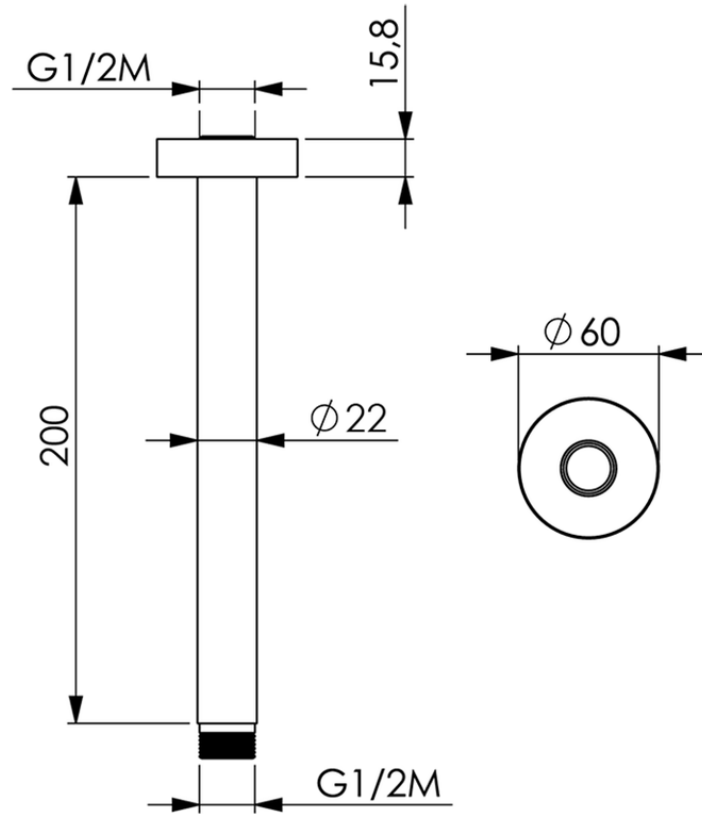

Ceiling shower arm SHOWER_SS013440

SS013440

<https://en.huberitalia.com/ceiling-shower-arm-shower-ss013440>

2024-11-15