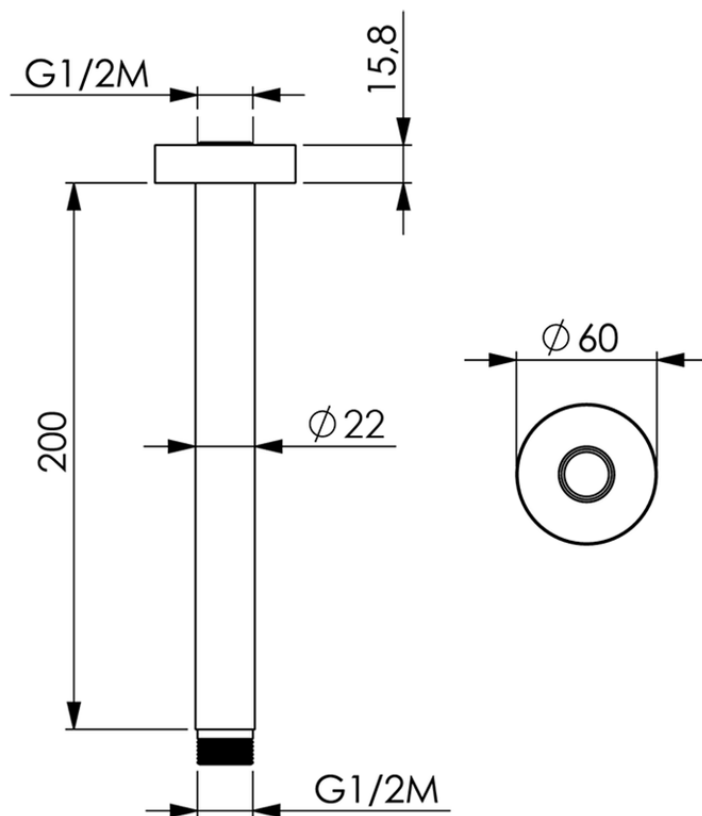

## Ceiling shower arm SHOWER\_SS013440

SS013440

<https://en.huberitalia.com/ceiling-shower-arm-shower-ss013440>

2024-11-15