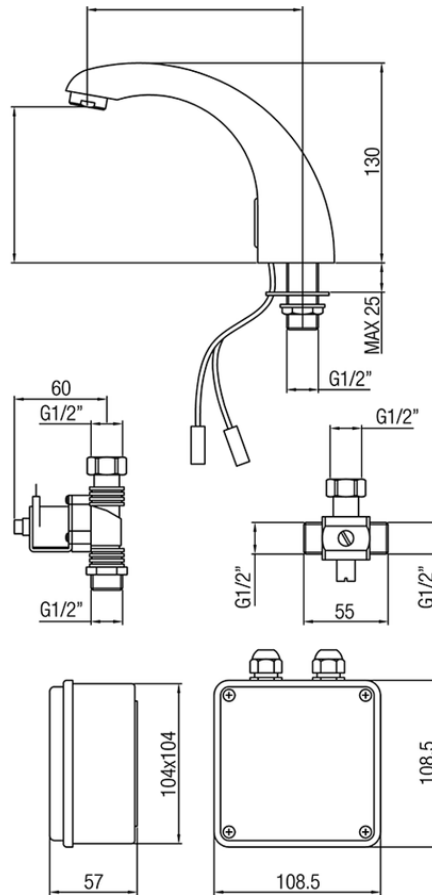

Washbasin electronic faucet CLINIC&TECHNICAL_303E.01H.

303E.01H.

<https://en.huberitalia.com/washbasin-electronic-faucet-clinictechnical-303e-01h>

2024-11-15