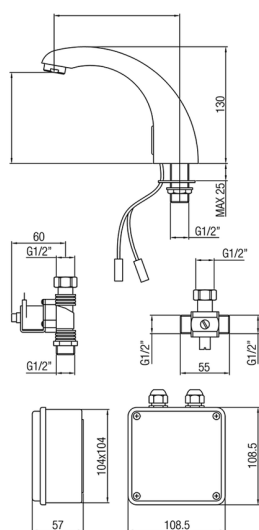

Washbasin electronic faucet CLINIC&TECHNICAL_303E.01H.

MODEL **303E.01H.**

Washbasin electronic faucet

AVAILABLE FINISHINGS

CHARACTERISTICS

2024-11-15