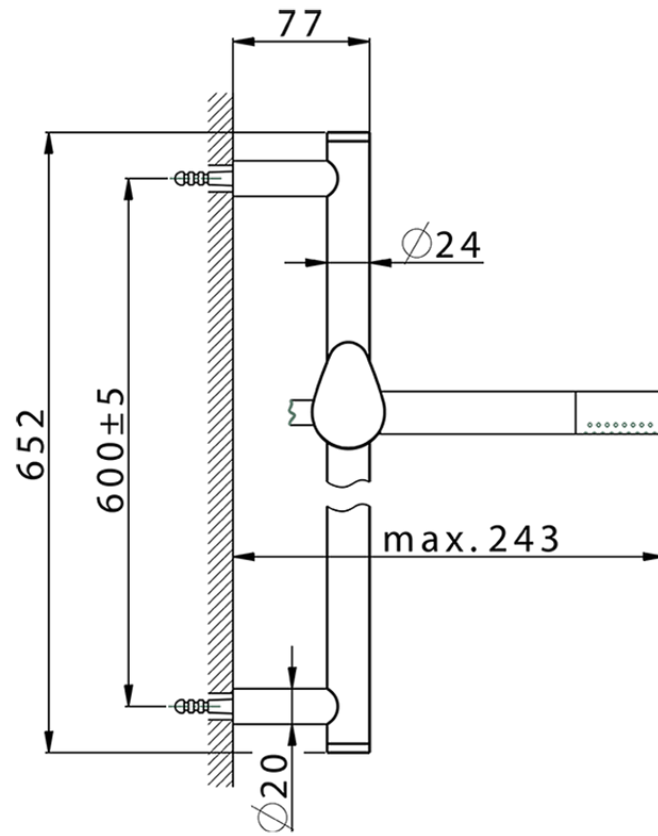

Slide rail shower set HARLOCK_HC003110

HC003110

<https://en.huberitalia.com/slide-rail-shower-set-harlock-hc003110>

2026-06-10