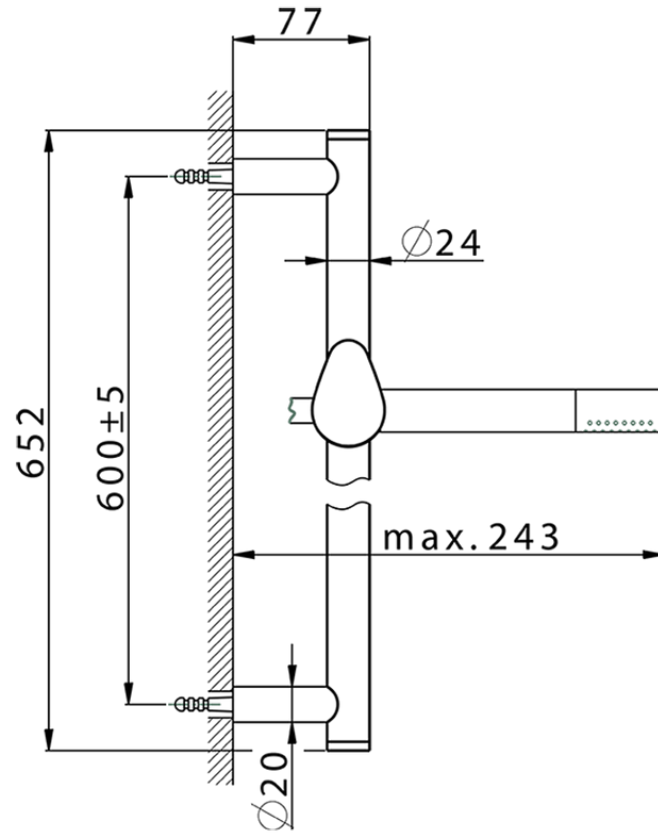

Slide rail shower set HARLOCK\_HC003110

HC003110

<https://en.huberitalia.com/slide-rail-shower-set-harlock-hc003110>

2026-04-28