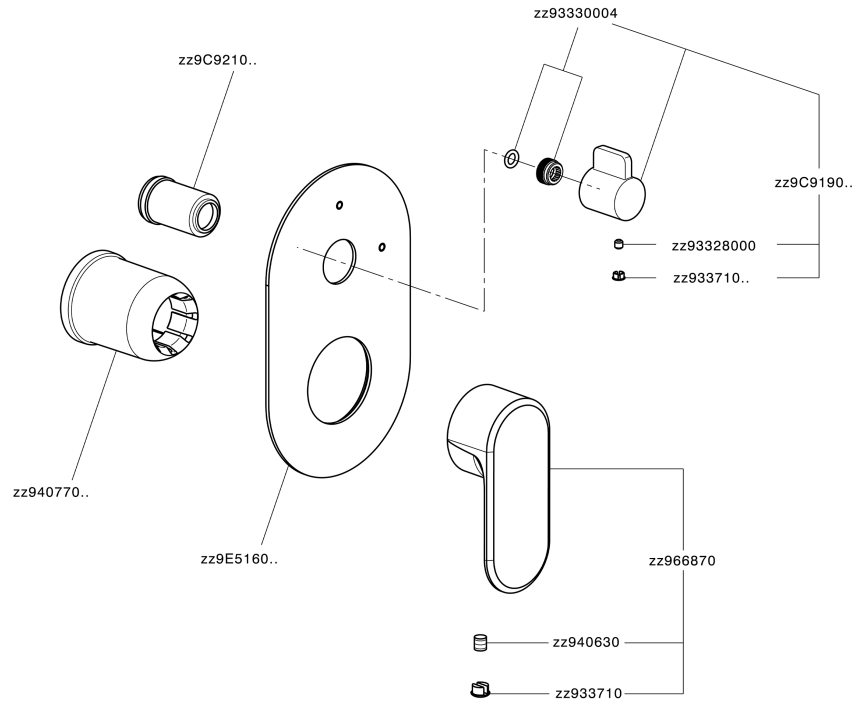

Exposed part for concealed 2-outlet mixer LEVITY_LY002300

LY002300

<https://en.huberitalia.com/exposed-part-for-concealed-2-outlet-mixer-levity-ly002300>

Concealed single lever bath-shower mixer Easy-Box CONCEALED_ZB000230

ZB000230

<https://en.huberitalia.com/concealed-single-lever-bath-shower-mixer-easy-box-concealed-zb000230>

2026-06-27