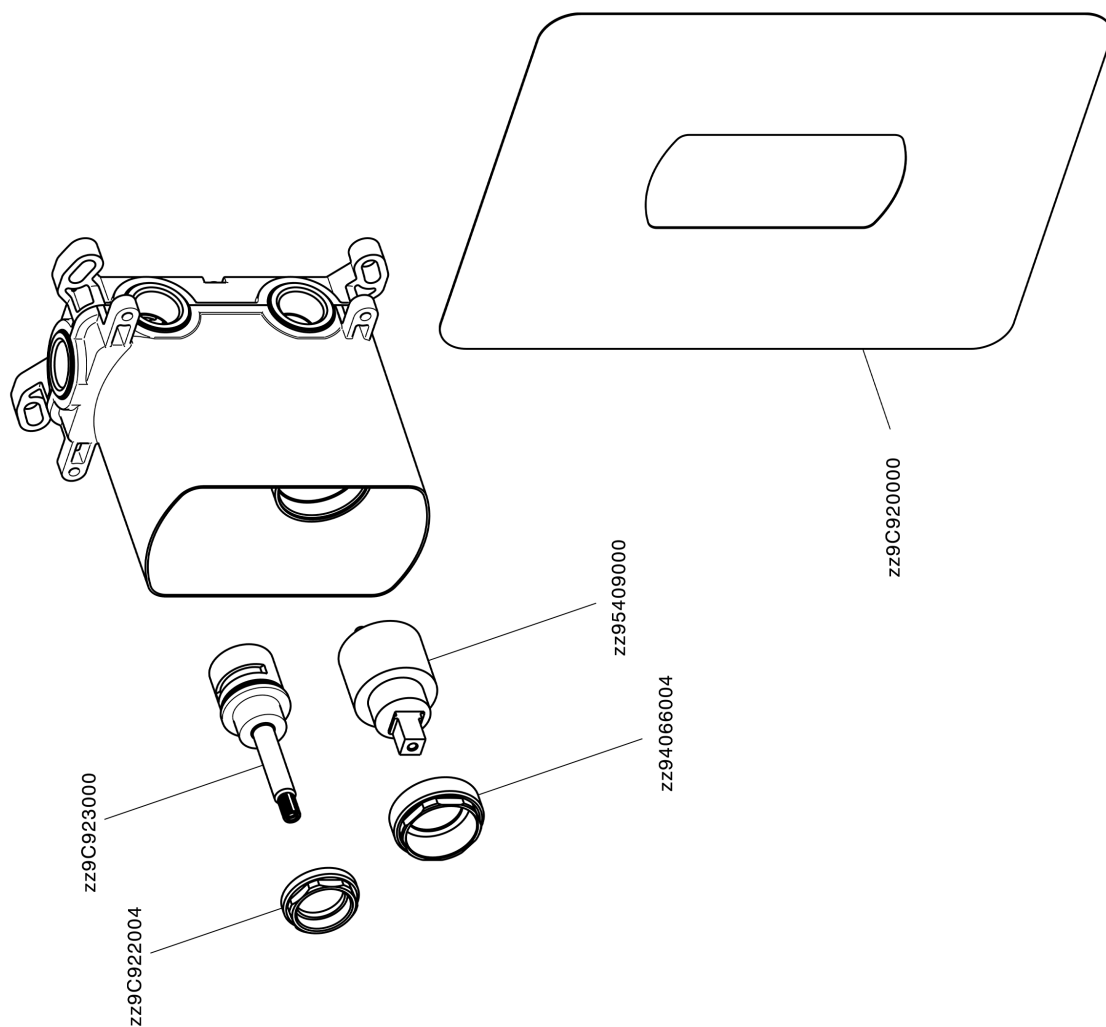

Exposed part for concealed 2-outlet mixer LEVITY_LY002300

LY002300

<https://en.huberitalia.com/exposed-part-for-concealed-2-outlet-mixer-levity-ly002300>

Concealed single lever bath-shower mixer Easy-Box CONCEALED_ZB000230

ZB000230

<https://en.huberitalia.com/concealed-single-lever-bath-shower-mixer-easy-box-concealed-zb000230>

2026-04-27