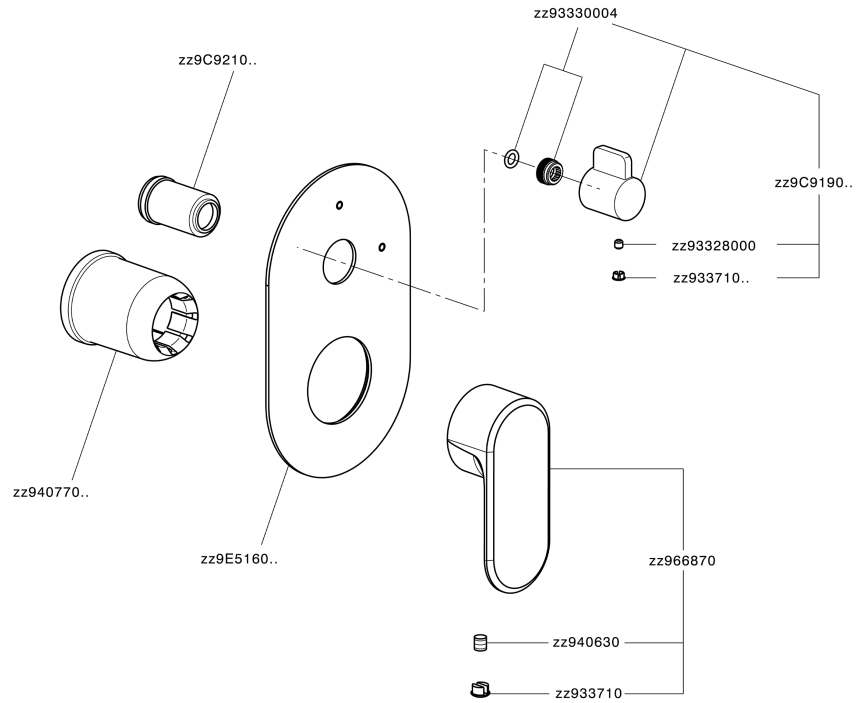

Exposed part for concealed 2-outlet mixer LEVITY_LY002300

LY002300

<https://en.huberitalia.com/exposed-part-for-concealed-2-outlet-mixer-levity-ly002300>

Concealed single lever bath-shower mixer Easy-Box CONCEALED_ZB000230

ZB000230

<https://en.huberitalia.com/concealed-single-lever-bath-shower-mixer-easy-box-concealed-zb000230>

2026-04-27