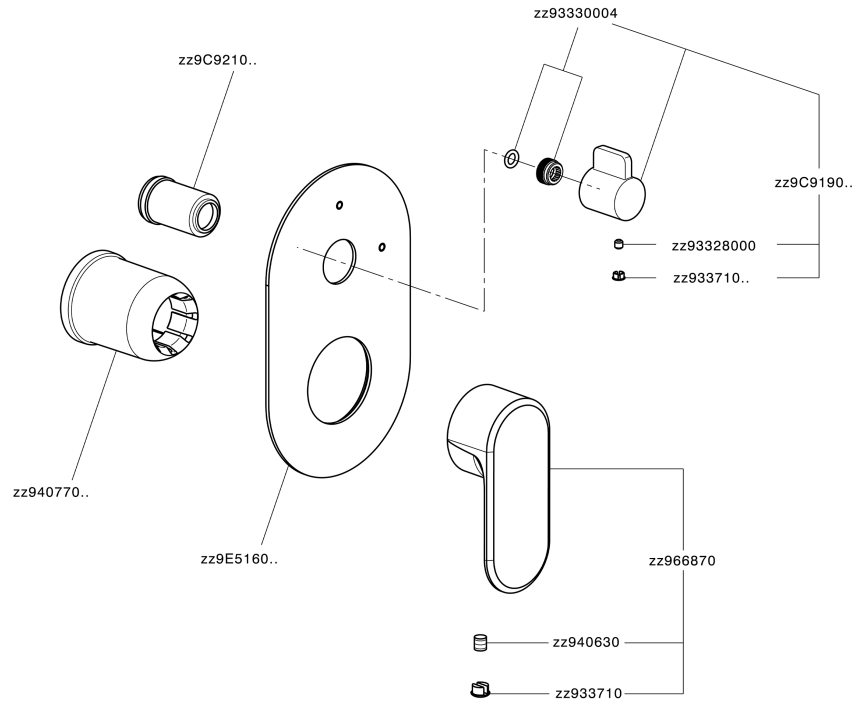

Exposed part for concealed 2-outlet mixer LEVITY_LY002300

LY002300

<https://en.huberitalia.com/exposed-part-for-concealed-2-outlet-mixer-levity-ly002300>

Concealed single lever bath-shower mixer Easy-Box CONCEALED_ZB000230

ZB000230

<https://en.huberitalia.com/concealed-single-lever-bath-shower-mixer-easy-box-concealed-zb000230>

2026-06-06