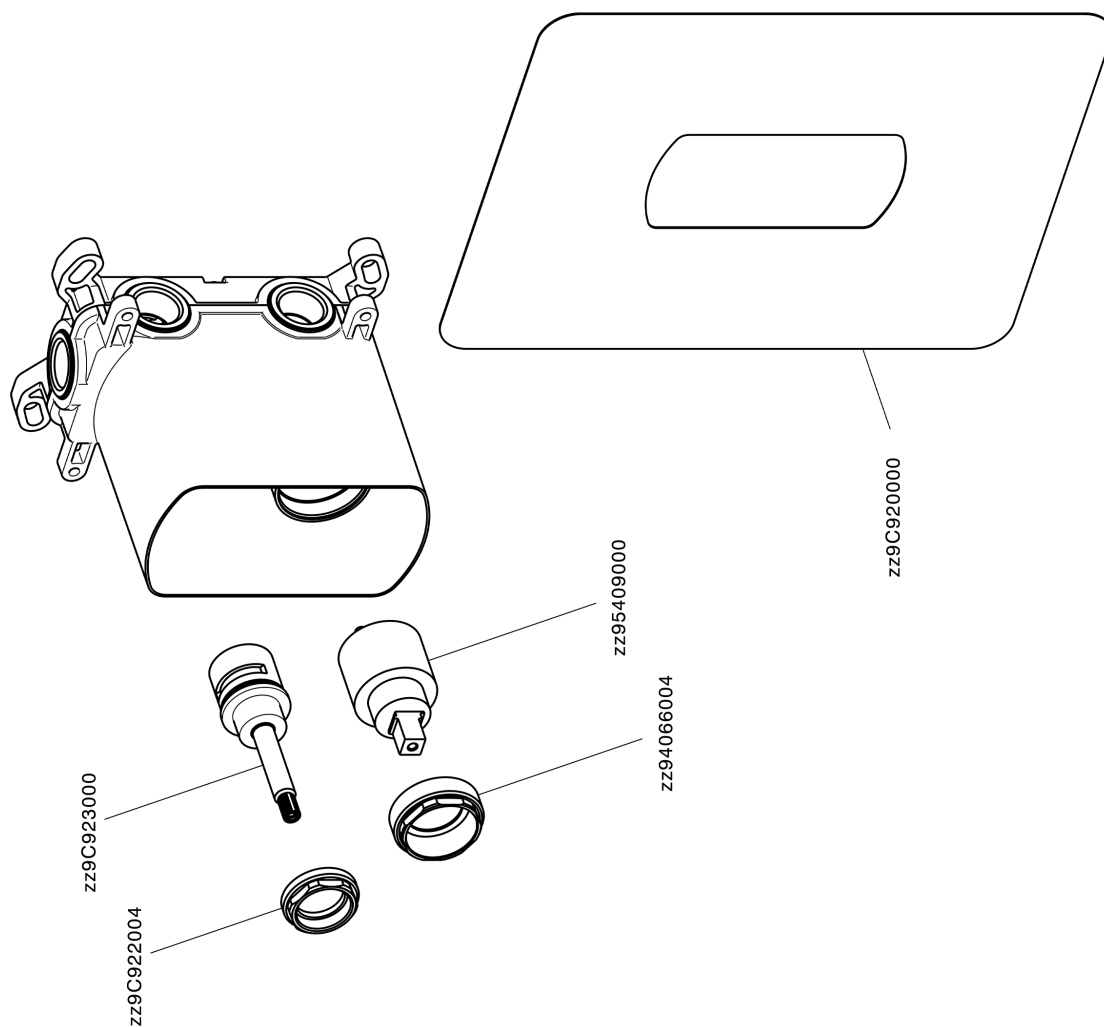

Exposed part for concealed 2-outlet mixer LEVITY_LY002300

LY002300

<https://en.huberitalia.com/exposed-part-for-concealed-2-outlet-mixer-levity-ly002300>

Concealed single lever bath-shower mixer Easy-Box CONCEALED_ZB000230

ZB000230

<https://en.huberitalia.com/concealed-single-lever-bath-shower-mixer-easy-box-concealed-zb000230>

2026-06-27