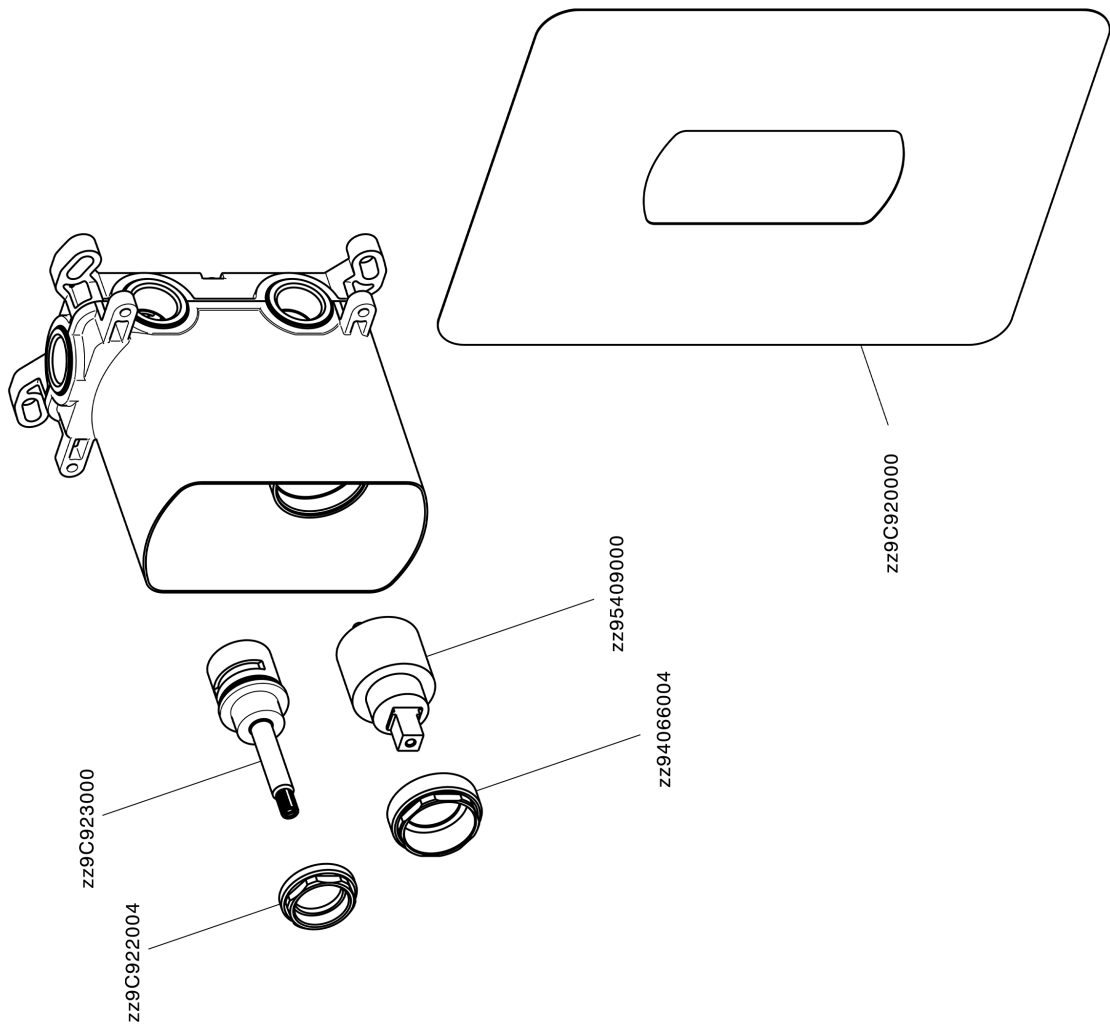

Exposed part for concealed 2-outlet mixer LEVITY_LY002300

LY002300

<https://en.huberitalia.com/exposed-part-for-concealed-2-outlet-mixer-levity-ly002300>

Concealed single lever bath-shower mixer Easy-Box CONCEALED_ZB000230

ZB000230

<https://en.huberitalia.com/concealed-single-lever-bath-shower-mixer-easy-box-concealed-zb000230>

2026-05-17