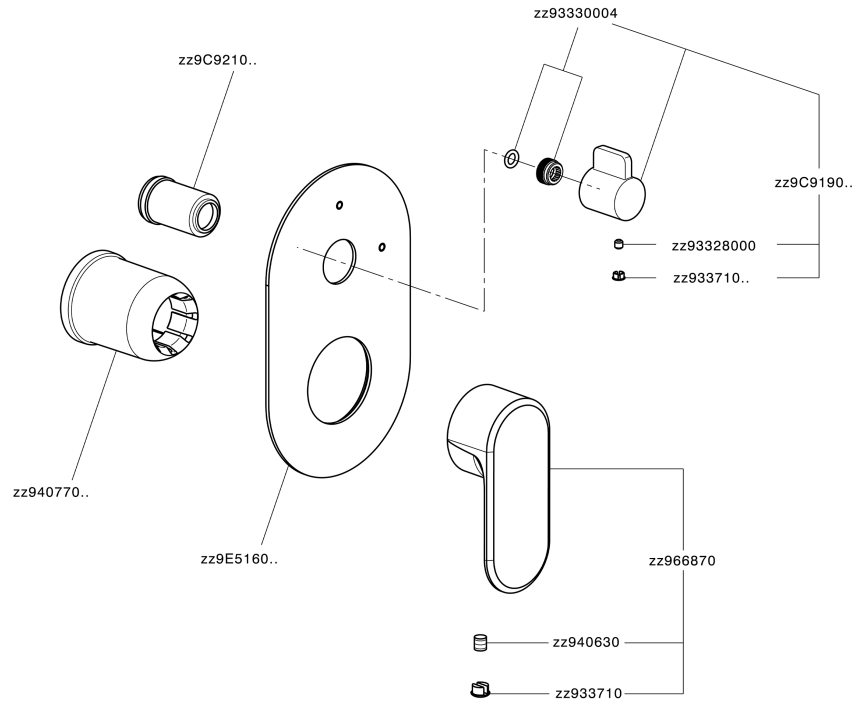

Exposed part for concealed 2-outlet mixer LEVITY_LY002300

LY002300

<https://en.huberitalia.com/exposed-part-for-concealed-2-outlet-mixer-levity-ly002300>

Concealed single lever bath-shower mixer Easy-Box CONCEALED_ZB000230

ZB000230

<https://en.huberitalia.com/concealed-single-lever-bath-shower-mixer-easy-box-concealed-zb000230>

2026-05-17