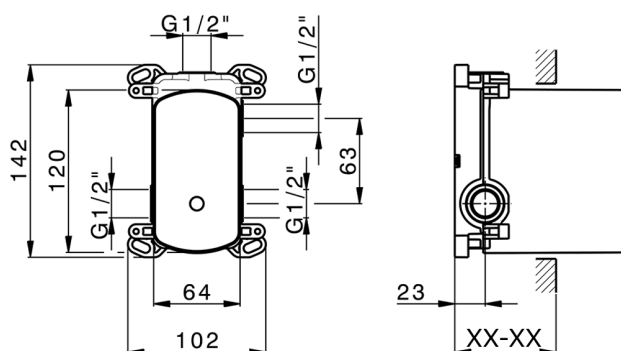

MODEL **ZB000230**

Concealed single lever bath-shower mixer Easy-Box, 2-Way rotating diverter, without trim kit, with protection guard box

AVAILABLE FINISHINGS

04 04 Without finishing

CHARACTERISTICS

Installation	Concealed
Cartridge Spare Parts	ZZ92909000
35 mm Cartridge	
Concealed	1

Piastra/Plate/Plaque/Platte/Placa

2-3mm: XX 65-85

10mm: XX 60-80

2026-04-27