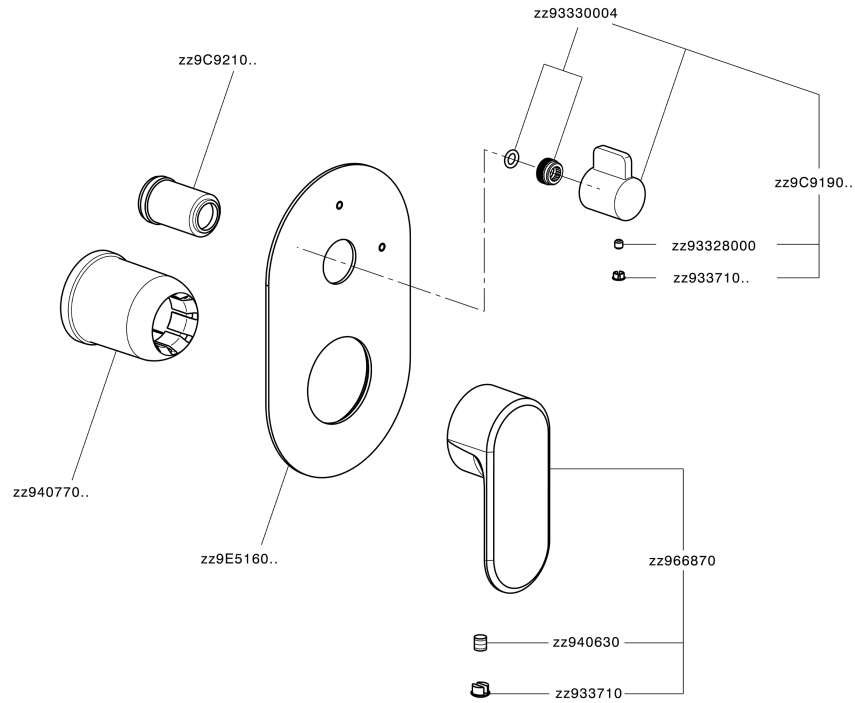

## Exposed part for concealed 2-outlet mixer LEVITY\_LY002300

MODEL **LY002300**

Exposed part for concealed 2-outlet mixer, 2-Way rotating diverter, without concealed part, for item Easy-Box ZB000230

## Exposed part for concealed 2-outlet mixer LEVITY\_LY002300

LY002300

<https://en.huberitalia.com/exposed-part-for-concealed-2-outlet-mixer-levity-ly002300>

## Concealed single lever bath-shower mixer Easy-Box CONCEALED\_ZB000230

MODEL **ZB000230**

Concealed single lever bath-shower mixer  
Easy-Box, 2-Way rotating diverter, without trim kit, with  
protection guard box

2-3mm: XX 65-85

10mm: XX 60-80

2026-04-06