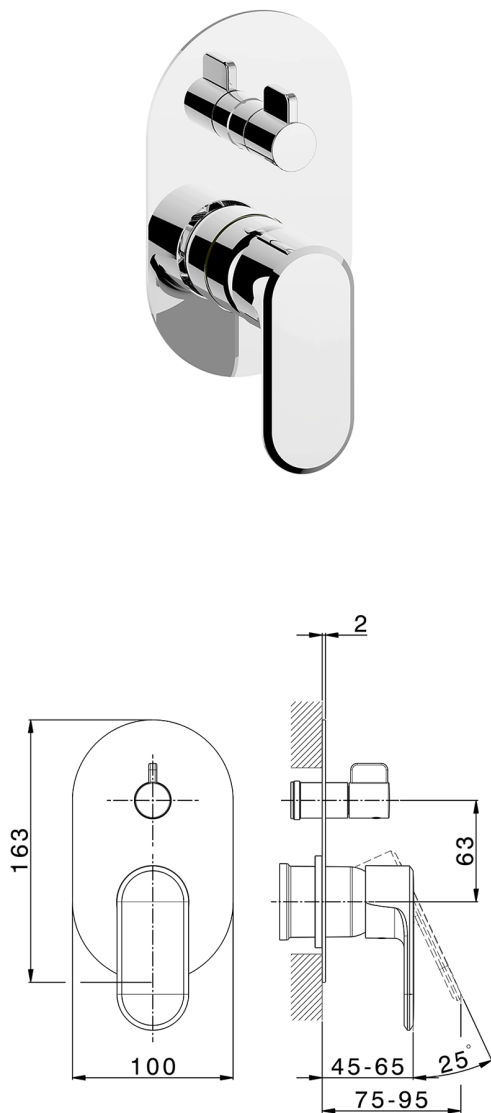

Exposed part for concealed 2-outlet mixer LEVITY_LY002300

MODEL **LY002300**

Exposed part for concealed 2-outlet mixer, 2-Way rotating diverter, without concealed part, for item Easy-Box ZB000230

AVAILABLE FINISHINGS

Exposed part for concealed 2-outlet mixer LEVITY_LY002300

LY002300

<https://en.huberitalia.com/exposed-part-for-concealed-2-outlet-mixer-levity-ly002300>

Concealed single lever bath-shower mixer Easy-Box CONCEALED_ZB000230

MODEL **ZB000230**

Concealed single lever bath-shower mixer Easy-Box, 2-Way rotating diverter, without trim kit, with protection guard box

AVAILABLE FINISHINGS

04 04 Without finishing

CHARACTERISTICS

| | |
|------------------------|-------------------|
| Installation | Concealed |
| Cartridge Spare Parts | ZZ92909000 |
| 35 mm Cartridge | |
| Concealed | 1 |

Piastra/Plate/Plaque/Platte/Placa

2-3mm: XX 65-85

10mm: XX 60-80

2026-05-17