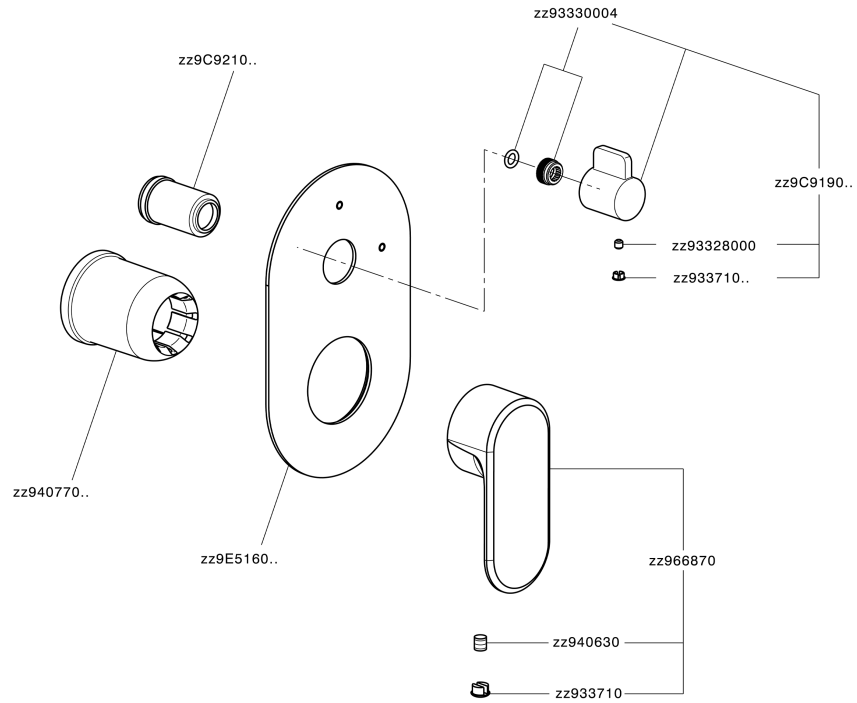

Exposed part for concealed 2-outlet mixer LEVITY_LY002300

MODEL **LY002300**

Exposed part for concealed 2-outlet mixer, 2-Way rotating diverter, without concealed part, for item Easy-Box ZB000230

AVAILABLE FINISHINGS

Exposed part for concealed 2-outlet mixer LEVITY_LY002300

LY002300

<https://en.huberitalia.com/exposed-part-for-concealed-2-outlet-mixer-levity-ly002300>

Concealed single lever bath-shower mixer Easy-Box CONCEALED_ZB000230

MODEL **ZB000230**

Concealed single lever bath-shower mixer Easy-Box, 2-Way rotating diverter, without trim kit, with protection guard box

AVAILABLE FINISHINGS

04 04 Without finishing

CHARACTERISTICS

| | |
|------------------------|-------------------|
| Installation | Concealed |
| Cartridge Spare Parts | ZZ92909000 |
| 35 mm Cartridge | |
| Concealed | 1 |

Piastra/Plate/Plaque/Platte/Placa

2-3mm: XX 65-85

10mm: XX 60-80

2026-05-17