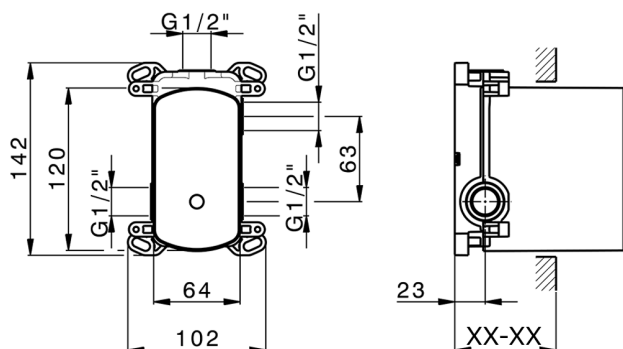

MODEL **ZB000230**

Concealed single lever bath-shower mixer Easy-Box, 2-Way rotating diverter, without trim kit, with protection guard box

AVAILABLE FINISHINGS

04 04 Without finishing

CHARACTERISTICS

| | |
|------------------------|-------------------|
| Installation | Concealed |
| Cartridge Spare Parts | ZZ92909000 |
| 35 mm Cartridge | |
| Concealed | 1 |

Piastra/Plate/Plaque/Platte/Placa

2-3mm: XX 65-85

10mm: XX 60-80

2026-05-17