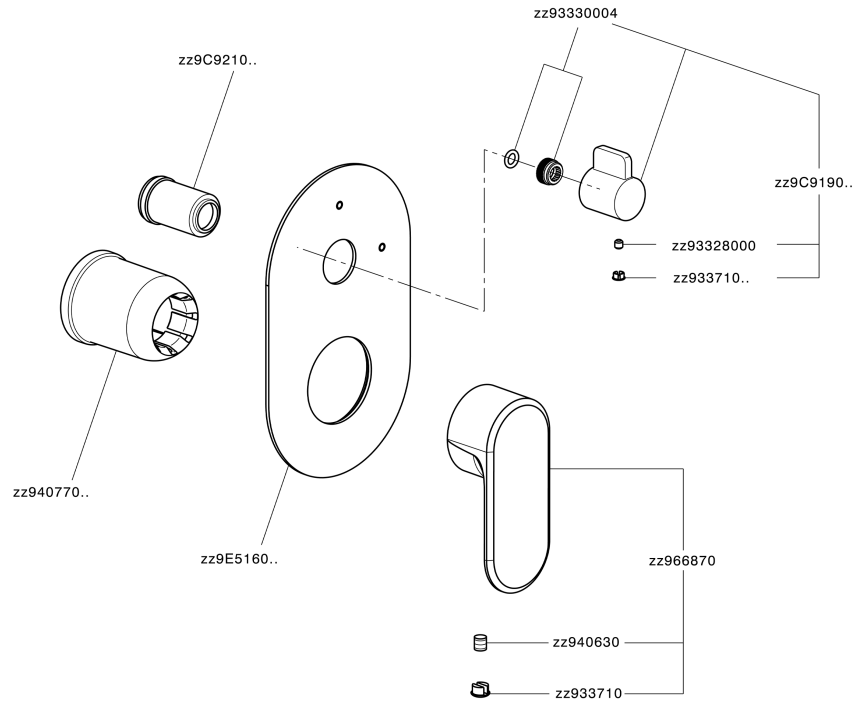

Exposed part for concealed 2-outlet mixer LEVITY_LY002300

MODEL **LY002300**

Exposed part for concealed 2-outlet mixer, 2-Way rotating diverter, without concealed part, for item Easy-Box ZB000230

AVAILABLE FINISHINGS

Exposed part for concealed 2-outlet mixer LEVITY_LY002300

LY002300

<https://en.huberitalia.com/exposed-part-for-concealed-2-outlet-mixer-levity-ly002300>

Concealed single lever bath-shower mixer Easy-Box CONCEALED_ZB000230

MODEL **ZB000230**

Concealed single lever bath-shower mixer Easy-Box, 2-Way rotating diverter, without trim kit, with protection guard box

AVAILABLE FINISHINGS

04 04 Without finishing

CHARACTERISTICS

Installation	Concealed
Cartridge Spare Parts	ZZ92909000
35 mm Cartridge	
Concealed	1

Piastra/Plate/Plaque/Platte/Placa

2-3mm: XX 65-85

10mm: XX 60-80

2026-04-27