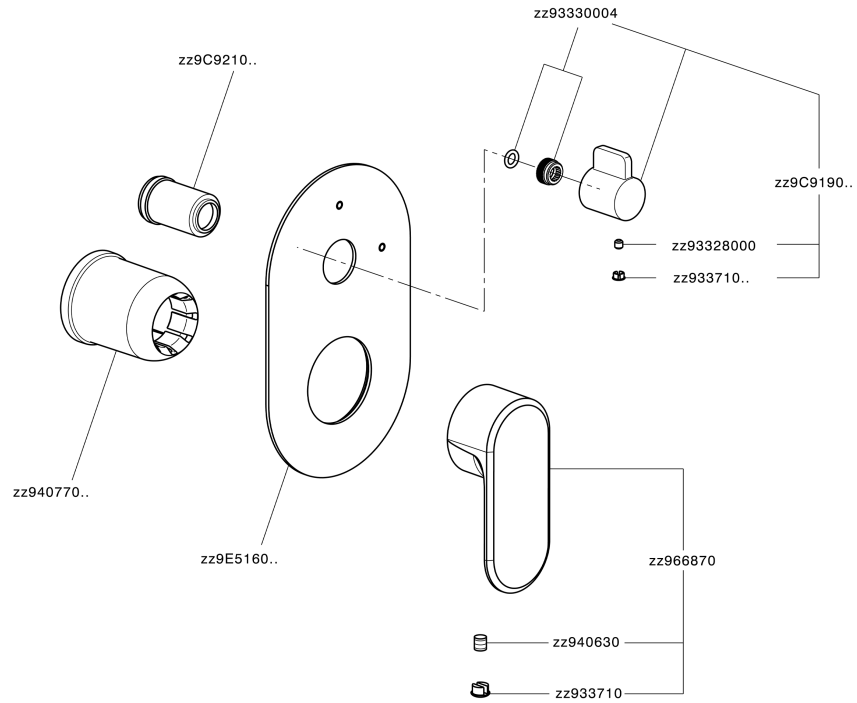

## Exposed part for concealed 2-outlet mixer LEVITY\_LY002300

MODEL **LY002300**

Exposed part for concealed 2-outlet mixer, 2-Way rotating diverter, without concealed part, for item Easy-Box ZB000230

## Exposed part for concealed 2-outlet mixer LEVITY\_LY002300

LY002300

<https://en.huberitalia.com/exposed-part-for-concealed-2-outlet-mixer-levity-ly002300>

## Concealed single lever bath-shower mixer Easy-Box CONCEALED\_ZB000230

MODEL **ZB000230**

Concealed single lever bath-shower mixer Easy-Box, 2-Way rotating diverter, without trim kit, with protection guard box

2-3mm: XX 65-85

10mm: XX 60-80

2026-06-13