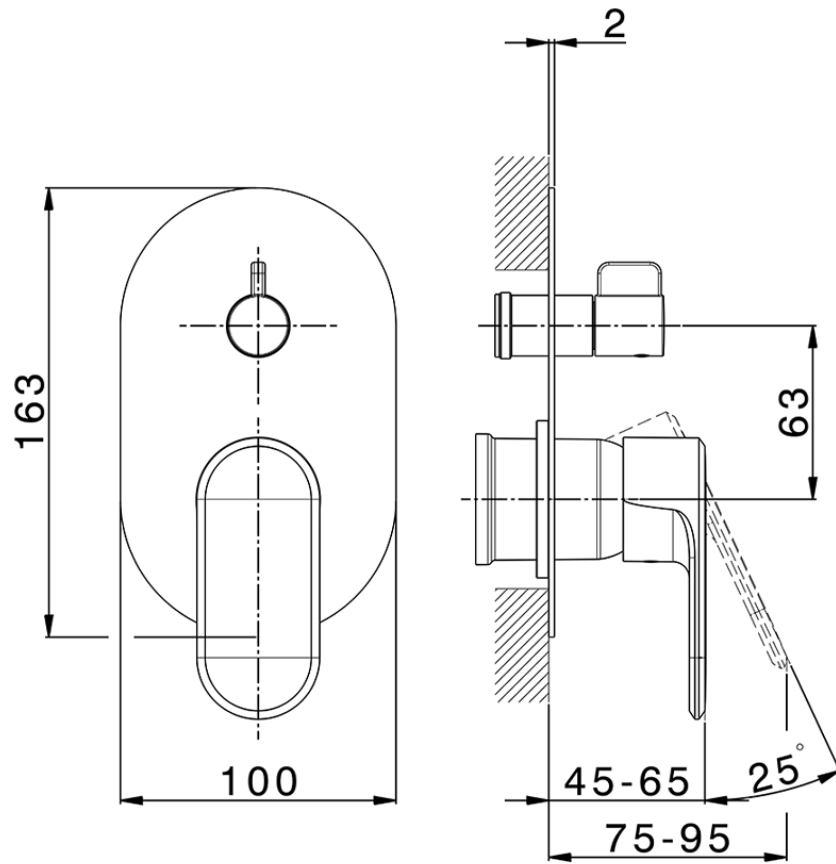

## Exposed part for concealed 2-outlet mixer LEVITY\_LY002300

LY002300

<https://en.huberitalia.com/exposed-part-for-concealed-2-outlet-mixer-levity-ly002300>

Piastra/Plate/Plaque/Platte/Placa

2-3mm: XX 65-85

10mm: XX 60-80