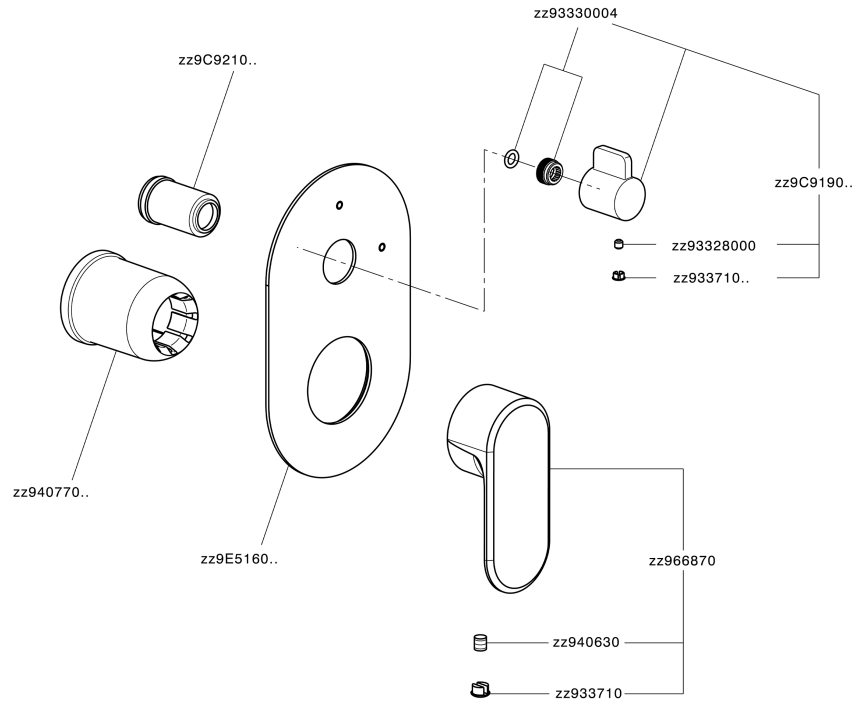

## Exposed part for concealed 2-outlet mixer LEVITY\_LY002300

LY002300

<https://en.huberitalia.com/exposed-part-for-concealed-2-outlet-mixer-levity-ly002300>

## Concealed single lever bath-shower mixer Easy-Box CONCEALED\_ZB000230

ZB000230

<https://en.huberitalia.com/concealed-single-lever-bath-shower-mixer-easy-box-concealed-zb000230>

2026-04-06