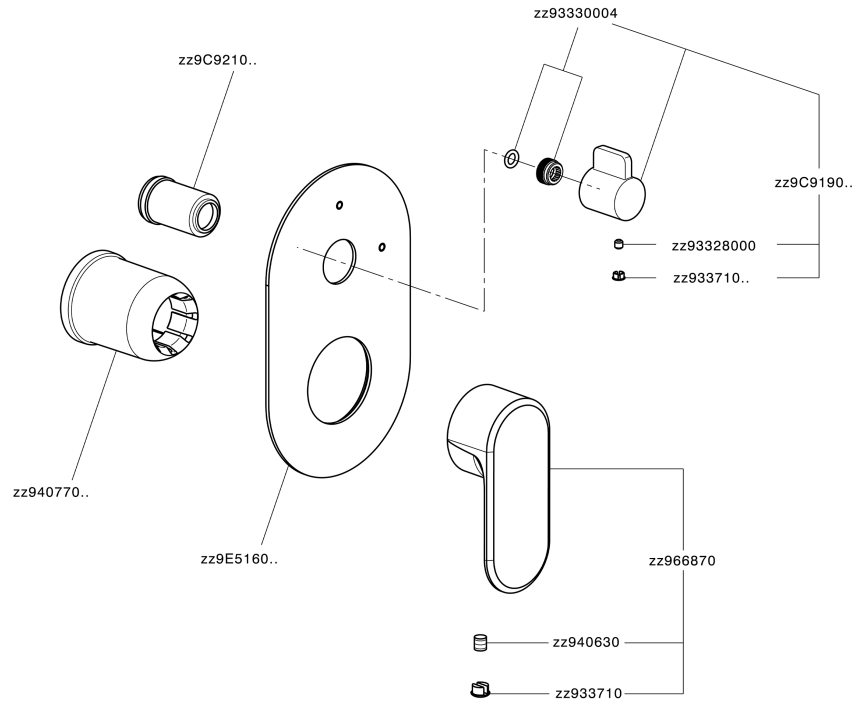

Exposed part for concealed 2-outlet mixer LEVITY_LY002300

LY002300

<https://en.huberitalia.com/exposed-part-for-concealed-2-outlet-mixer-levity-ly002300>

Concealed single lever bath-shower mixer Easy-Box CONCEALED_ZB000230

ZB000230

<https://en.huberitalia.com/concealed-single-lever-bath-shower-mixer-easy-box-concealed-zb000230>

2026-06-26