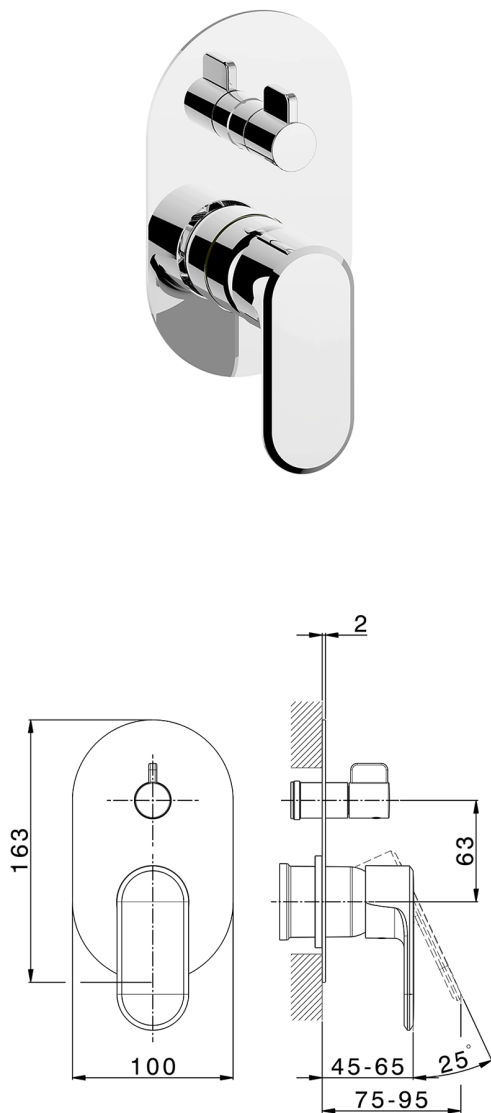

Exposed part for concealed 2-outlet mixer LEVITY_LY002300

MODEL **LY002300**

Exposed part for concealed 2-outlet mixer, 2-Way rotating diverter, without concealed part, for item Easy-Box ZB000230

AVAILABLE FINISHINGS

Exposed part for concealed 2-outlet mixer LEVITY_LY002300

LY002300

<https://en.huberitalia.com/exposed-part-for-concealed-2-outlet-mixer-levity-ly002300>

Concealed single lever bath-shower mixer Easy-Box CONCEALED_ZB000230

MODEL **ZB000230**

Concealed single lever bath-shower mixer Easy-Box, 2-Way rotating diverter, without trim kit, with protection guard box

AVAILABLE FINISHINGS

04 04 Without finishing

CHARACTERISTICS

Installation	Concealed
Cartridge Spare Parts	ZZ92909000
35 mm Cartridge	
Concealed	1

Piastra/Plate/Plaque/Platte/Placa

2-3mm: XX 65-85

10mm: XX 60-80

2026-04-06