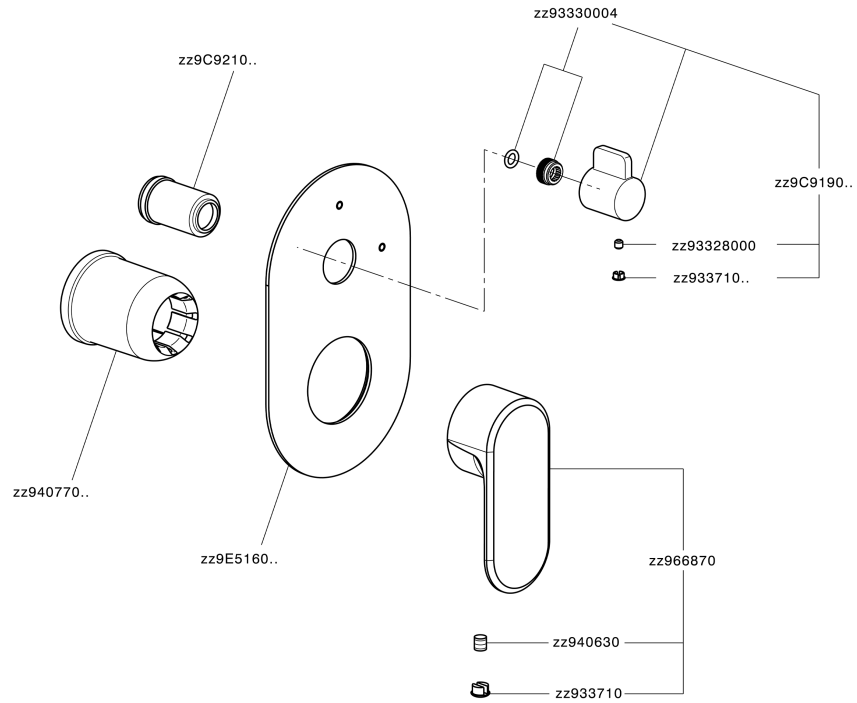

Exposed part for concealed 2-outlet mixer LEVITY_LY002300

MODEL **LY002300**

Exposed part for concealed 2-outlet mixer, 2-Way rotating diverter, without concealed part, for item Easy-Box ZB000230

AVAILABLE FINISHINGS

Exposed part for concealed 2-outlet mixer LEVITY_LY002300

LY002300

<https://en.huberitalia.com/exposed-part-for-concealed-2-outlet-mixer-levity-ly002300>

Concealed single lever bath-shower mixer Easy-Box CONCEALED_ZB000230

MODEL **ZB000230**

Concealed single lever bath-shower mixer Easy-Box, 2-Way rotating diverter, without trim kit, with protection guard box

AVAILABLE FINISHINGS

04 04 Without finishing

CHARACTERISTICS

Installation	Concealed
Cartridge Spare Parts	ZZ92909000
35 mm Cartridge	
Concealed	1

Piastra/Plate/Plaque/Platte/Placa

2-3mm: XX 65-85

10mm: XX 60-80

2026-04-06