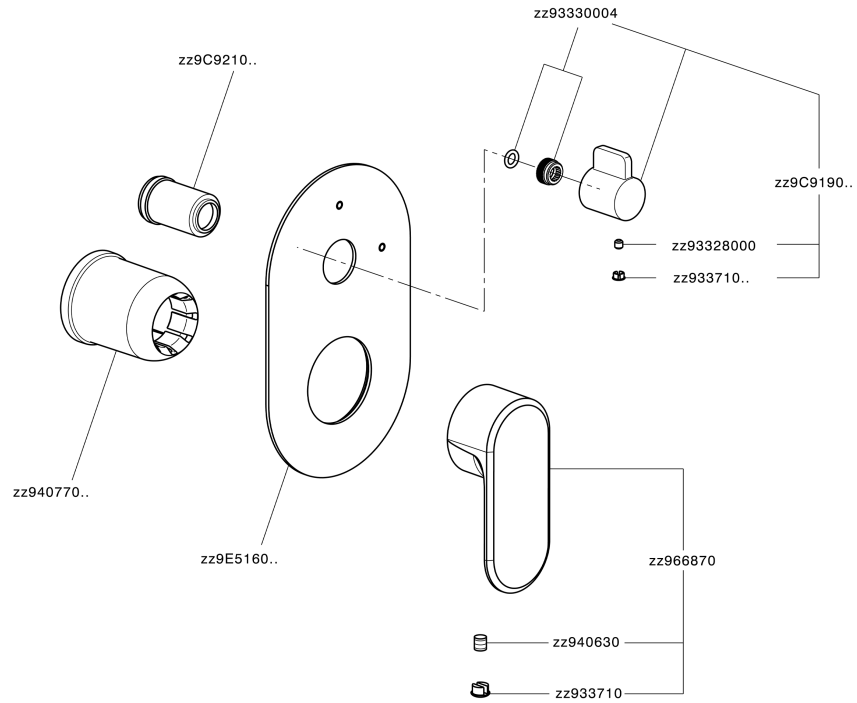

## Exposed part for concealed 2-outlet mixer LEVITY\_LY002300

MODEL **LY002300**

Exposed part for concealed 2-outlet mixer, 2-Way rotating diverter, without concealed part, for item Easy-Box ZB000230

## Exposed part for concealed 2-outlet mixer LEVITY\_LY002300

LY002300

<https://en.huberitalia.com/exposed-part-for-concealed-2-outlet-mixer-levity-ly002300>

## Concealed single lever bath-shower mixer Easy-Box CONCEALED\_ZB000230

MODEL **ZB000230**

Concealed single lever bath-shower mixer Easy-Box, 2-Way rotating diverter, without trim kit, with protection guard box

2-3mm: XX 65-85

10mm: XX 60-80

2026-04-27