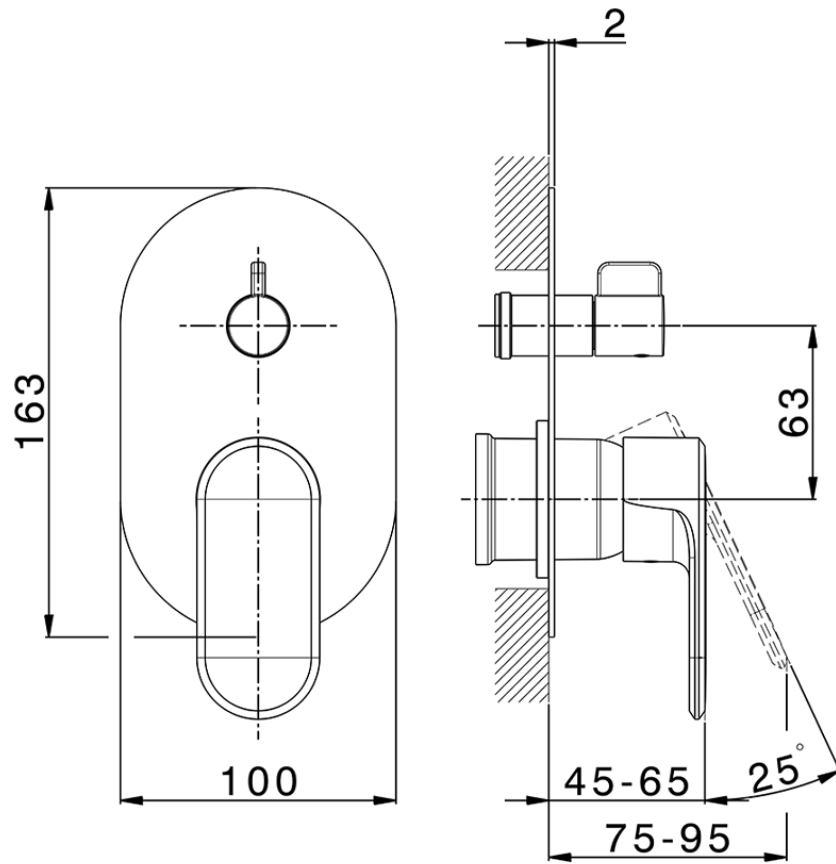

Exposed part for concealed 2-outlet mixer LEVITY_LY002300

LY002300

<https://en.huberitalia.com/exposed-part-for-concealed-2-outlet-mixer-levity-ly002300>

Piastra/Plate/Plaque/Platte/Placa

2-3mm: XX 65-85

10mm: XX 60-80