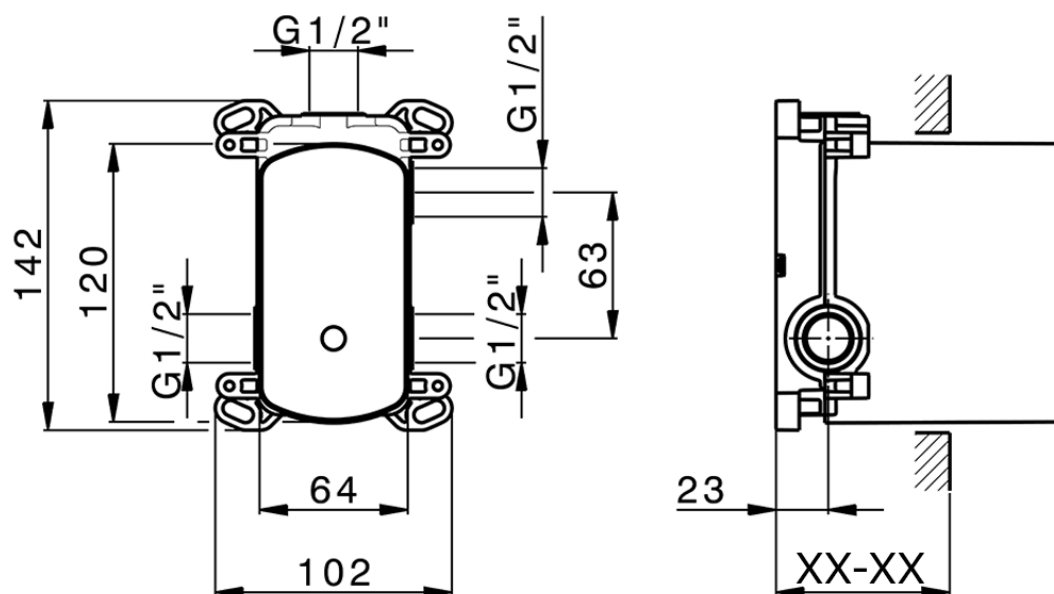

Exposed part for concealed 2-outlet mixer LEVITY_LY002300

LY002300

<https://en.huberitalia.com/exposed-part-for-concealed-2-outlet-mixer-levity-ly002300>

Piastra/Plate/Plaque/Platte/Placa

2-3mm: XX 65-85

10mm: XX 60-80