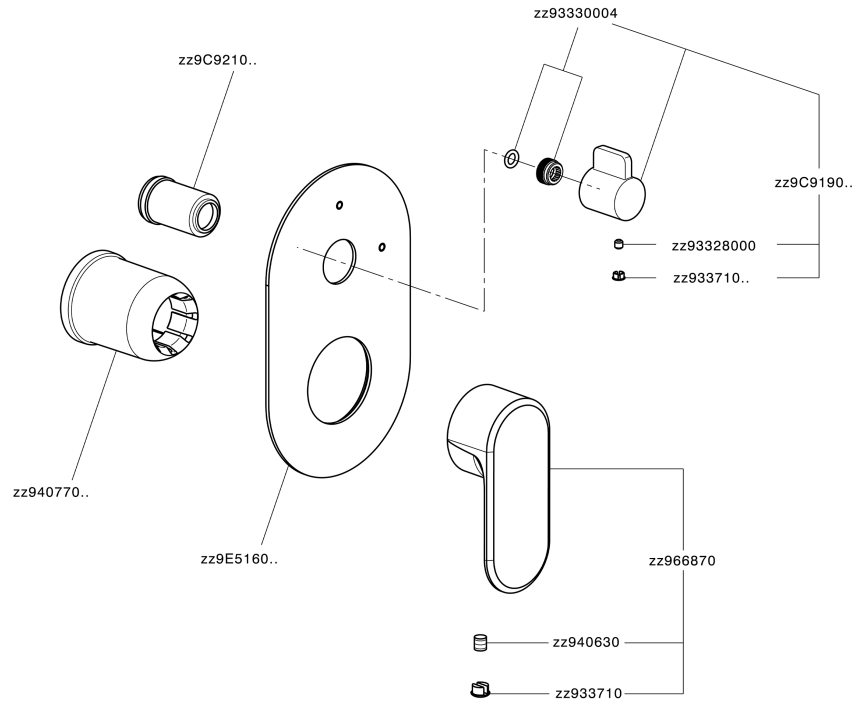

Exposed part for concealed 2-outlet mixer LEVITY_LY002300

LY002300

<https://en.huberitalia.com/exposed-part-for-concealed-2-outlet-mixer-levity-ly002300>

Concealed single lever bath-shower mixer Easy-Box CONCEALED_ZB000230

ZB000230

<https://en.huberitalia.com/concealed-single-lever-bath-shower-mixer-easy-box-concealed-zb000230>

2026-04-09