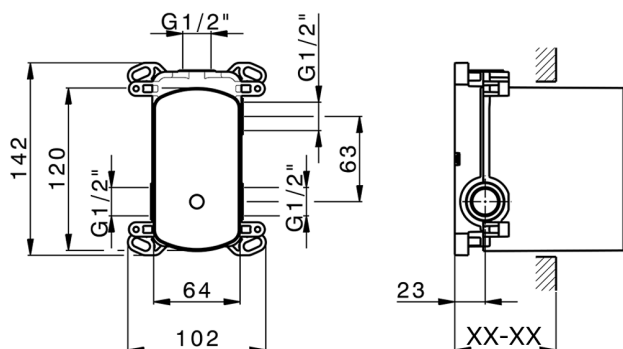

MODEL **ZB000230**

Concealed single lever bath-shower mixer Easy-Box, 2-Way rotating diverter, without trim kit, with protection guard box

AVAILABLE FINISHINGS

CHARACTERISTICS

Installation	Concealed
Cartridge Spare Parts	ZZ92909000
35 mm Cartridge	
Concealed	1

Piastra/Plate/Plaque/Platte/Placa

2-3mm: XX 65-85

10mm: XX 60-80

2026-04-09