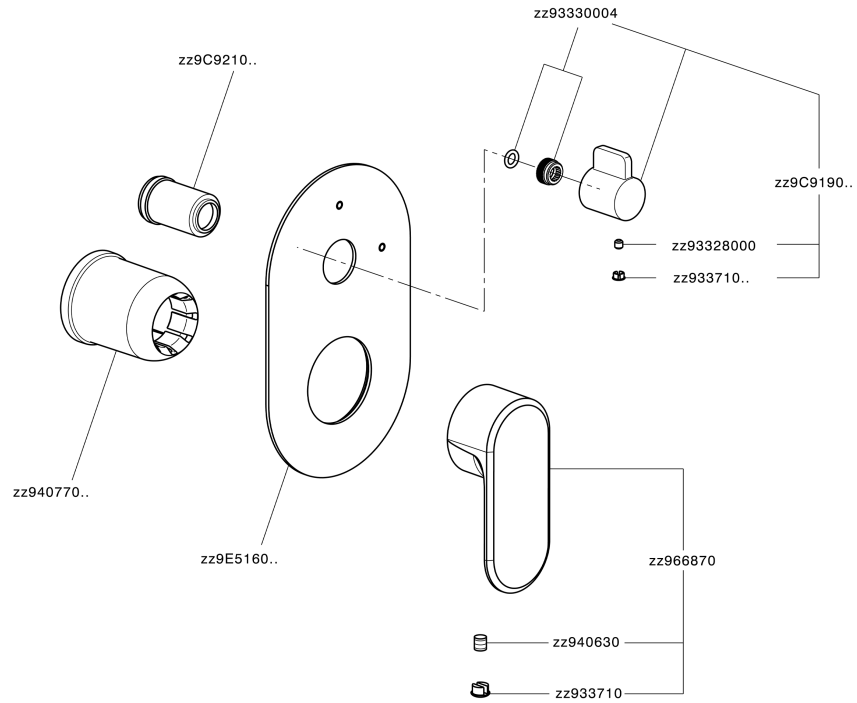

Exposed part for concealed 2-outlet mixer LEVITY_LY002300

MODEL **LY002300**

Exposed part for concealed 2-outlet mixer, 2-Way rotating diverter, without concealed part, for item Easy-Box ZB000230

AVAILABLE FINISHINGS

Exposed part for concealed 2-outlet mixer LEVITY_LY002300

LY002300

<https://en.huberitalia.com/exposed-part-for-concealed-2-outlet-mixer-levity-ly002300>

Concealed single lever bath-shower mixer Easy-Box CONCEALED_ZB000230

MODEL **ZB000230**

Concealed single lever bath-shower mixer Easy-Box, 2-Way rotating diverter, without trim kit, with protection guard box

AVAILABLE FINISHINGS

CHARACTERISTICS

Installation	Concealed
Cartridge Spare Parts	ZZ92909000
35 mm Cartridge	
Concealed	1

Piastra/Plate/Plaque/Platte/Placa

2-3mm: XX 65-85

10mm: XX 60-80

2026-04-09