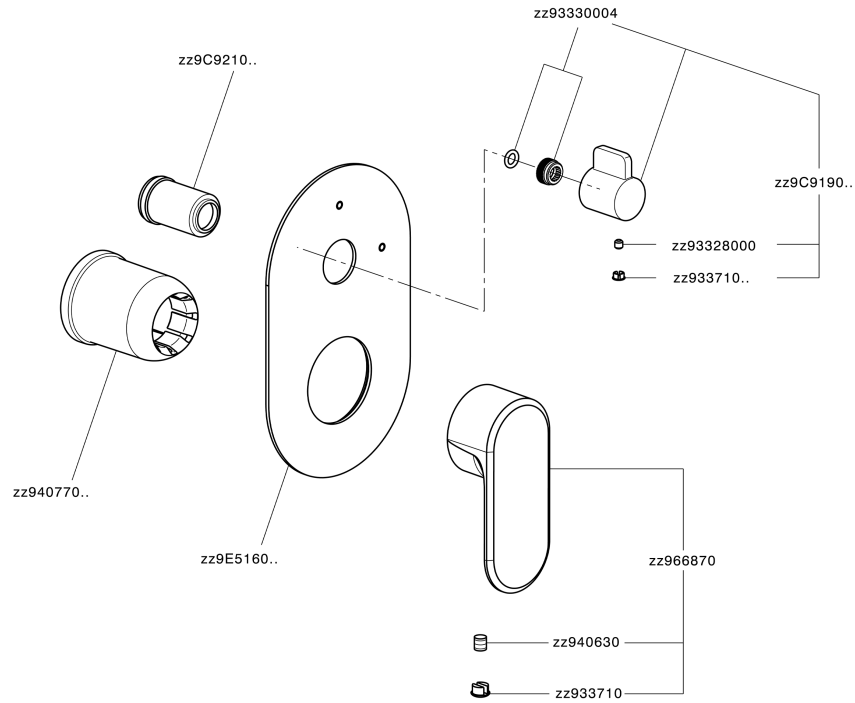

## Exposed part for concealed 2-outlet mixer LEVITY\_LY002300

LY002300

<https://en.huberitalia.com/exposed-part-for-concealed-2-outlet-mixer-levity-ly002300>

## Concealed single lever bath-shower mixer Easy-Box CONCEALED\_ZB000230

ZB000230

<https://en.huberitalia.com/concealed-single-lever-bath-shower-mixer-easy-box-concealed-zb000230>

2026-05-17