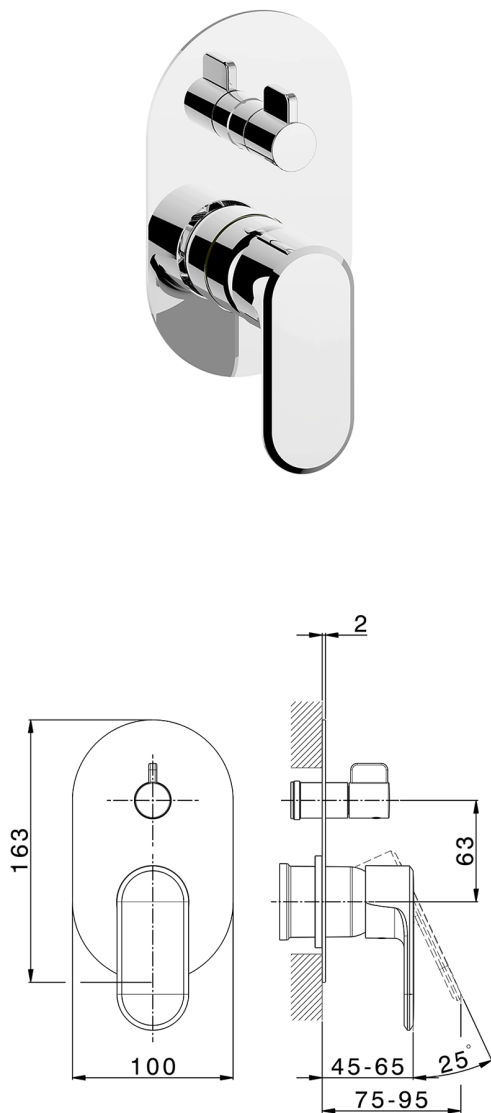

Exposed part for concealed 2-outlet mixer LEVITY_LY002300

MODEL **LY002300**

Exposed part for concealed 2-outlet mixer, 2-Way rotating diverter, without concealed part, for item Easy-Box ZB000230

AVAILABLE FINISHINGS

Exposed part for concealed 2-outlet mixer LEVITY_LY002300

LY002300

<https://en.huberitalia.com/exposed-part-for-concealed-2-outlet-mixer-levity-ly002300>

Concealed single lever bath-shower mixer Easy-Box CONCEALED_ZB000230

MODEL **ZB000230**

Concealed single lever bath-shower mixer Easy-Box, 2-Way rotating diverter, without trim kit, with protection guard box

AVAILABLE FINISHINGS

04 04 Without finishing

CHARACTERISTICS

Installation	Concealed
Cartridge Spare Parts	ZZ92909000
35 mm Cartridge	
Concealed	1

Piastra/Plate/Plaque/Platte/Placa

2-3mm: XX 65-85

10mm: XX 60-80

2026-06-06