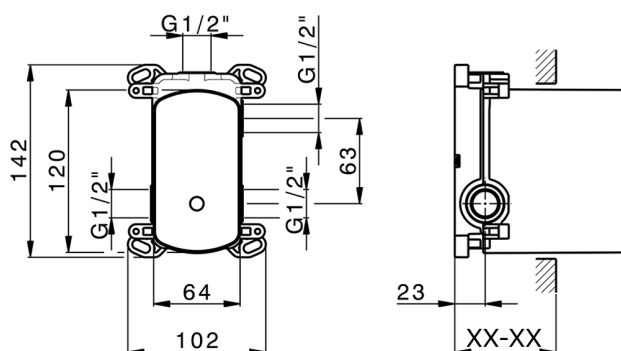

MODEL **ZB000230**

Concealed single lever bath-shower mixer Easy-Box, 2-Way rotating diverter, without trim kit, with protection guard box

AVAILABLE FINISHINGS

04 04 Without finishing

CHARACTERISTICS

Installation	Concealed
Cartridge Spare Parts	ZZ92909000
35 mm Cartridge	
Concealed	1

Piastra/Plate/Plaque/Platte/Placa

2-3mm: XX 65-85

10mm: XX 60-80

2026-06-06