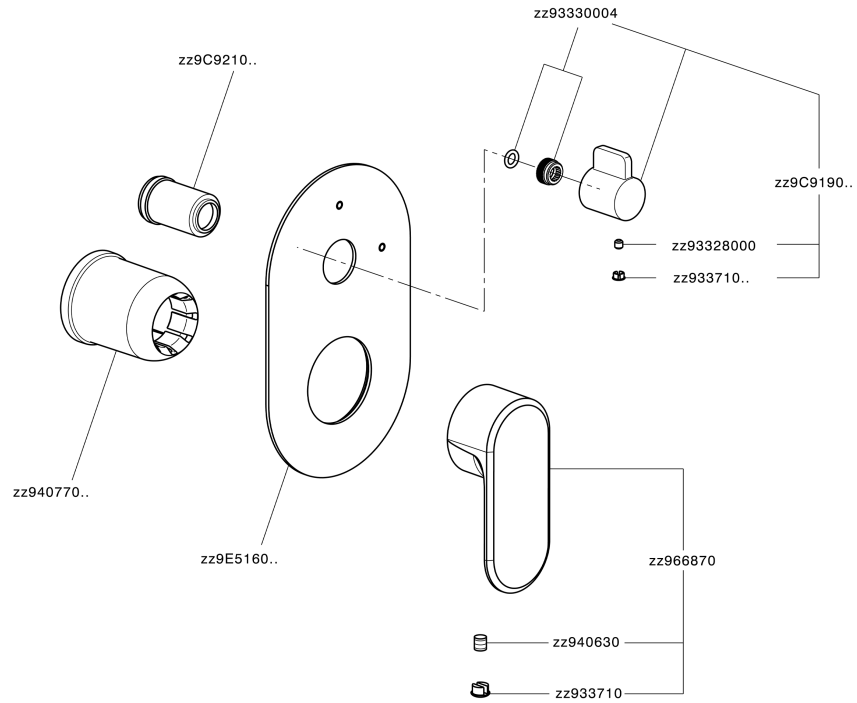

Exposed part for concealed 2-outlet mixer LEVITY_LY002300

MODEL **LY002300**

Exposed part for concealed 2-outlet mixer, 2-Way rotating diverter, without concealed part, for item Easy-Box ZB000230

AVAILABLE FINISHINGS

Exposed part for concealed 2-outlet mixer LEVITY_LY002300

LY002300

<https://en.huberitalia.com/exposed-part-for-concealed-2-outlet-mixer-levity-ly002300>

Concealed single lever bath-shower mixer Easy-Box CONCEALED_ZB000230

MODEL **ZB000230**

Concealed single lever bath-shower mixer Easy-Box, 2-Way rotating diverter, without trim kit, with protection guard box

AVAILABLE FINISHINGS

04 04 Without finishing

CHARACTERISTICS

Installation	Concealed
Cartridge Spare Parts	ZZ92909000
35 mm Cartridge	
Concealed	1

Piastra/Plate/Plaque/Platte/Placa

2-3mm: XX 65-85

10mm: XX 60-80

2026-06-06