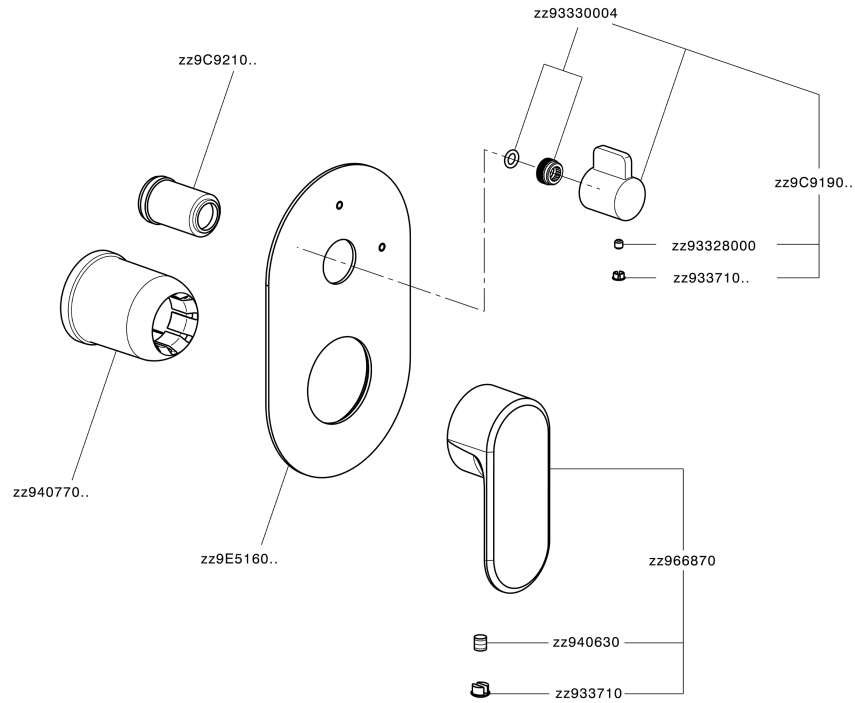

## Exposed part for concealed 2-outlet mixer LEVITY\_LY002300

MODEL **LY002300**

Exposed part for concealed 2-outlet mixer, 2-Way rotating diverter, without concealed part, for item Easy-Box ZB000230

## Exposed part for concealed 2-outlet mixer LEVITY\_LY002300

LY002300

<https://en.huberitalia.com/exposed-part-for-concealed-2-outlet-mixer-levity-ly002300>

## Concealed single lever bath-shower mixer Easy-Box CONCEALED\_ZB000230

MODEL **ZB000230**

Concealed single lever bath-shower mixer Easy-Box, 2-Way rotating diverter, without trim kit, with protection guard box

2-3mm: XX 65-85

10mm: XX 60-80

2026-06-26