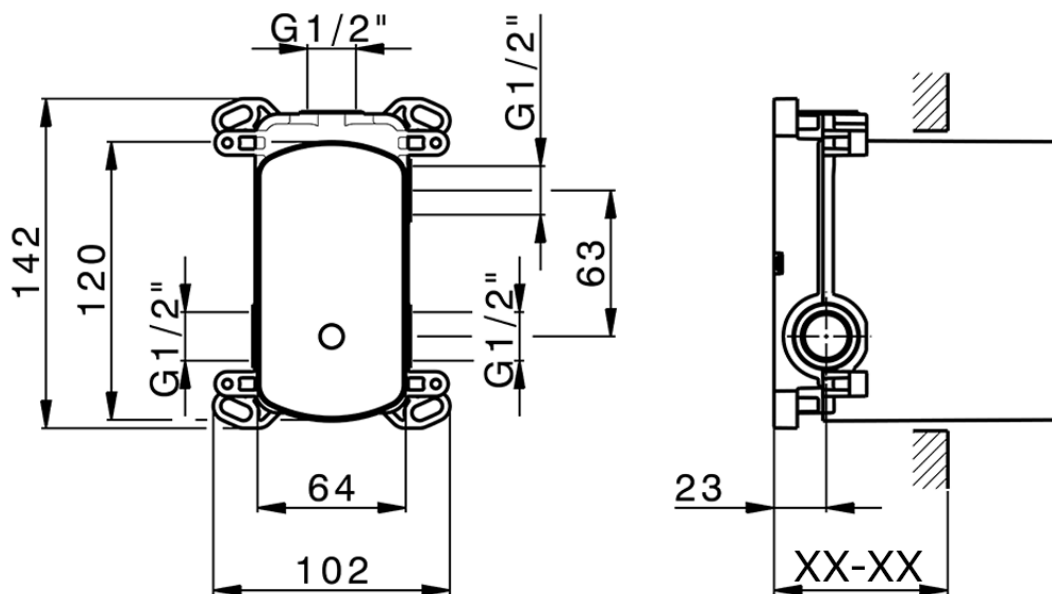

Exposed part for concealed 2-outlet mixer LEVITY_LY002300

LY002300

<https://en.huberitalia.com/exposed-part-for-concealed-2-outlet-mixer-levity-ly002300>

Piastra/Plate/Plaque/Platte/Placa

2-3mm: XX 65-85

10mm: XX 60-80