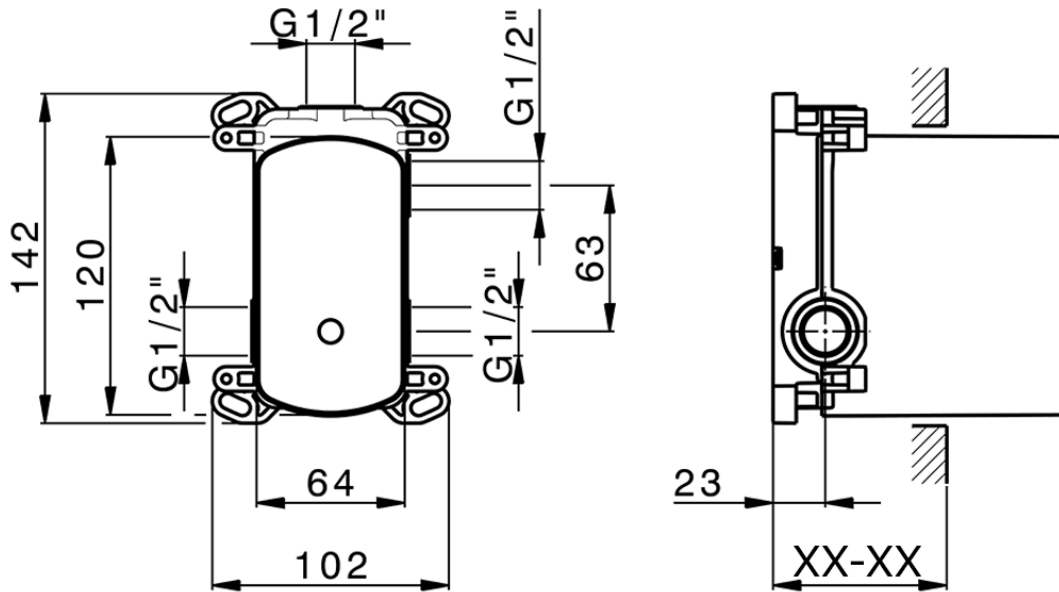

Exposed part for concealed 2-outlet mixer LEVITY_LY002300

LY002300

<https://en.huberitalia.com/exposed-part-for-concealed-2-outlet-mixer-levity-ly002300>

Piastra/Plate/Plaque/Platte/Placa

2-3mm: XX 65-85

10mm: XX 60-80