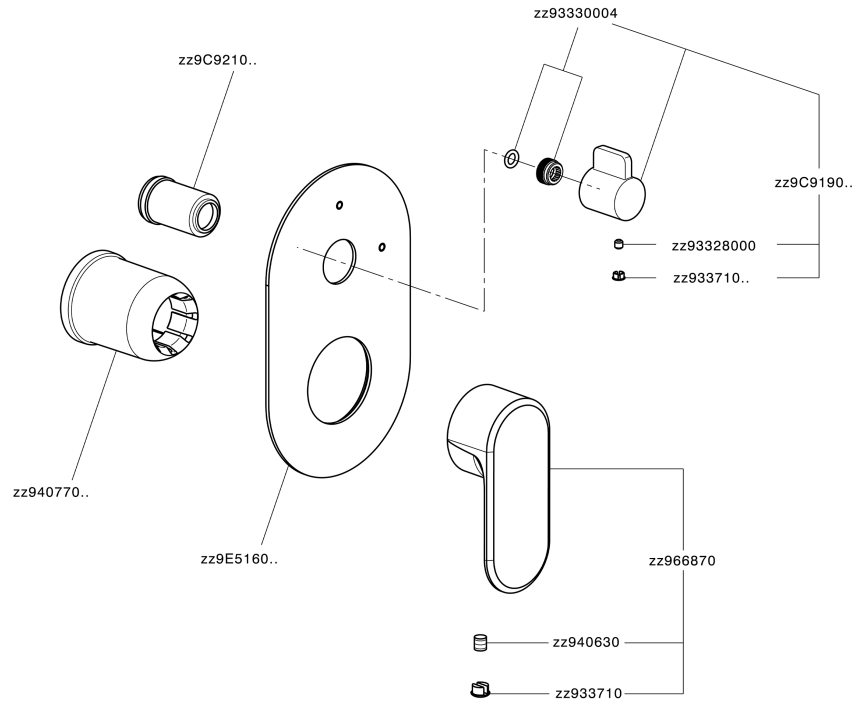

Exposed part for concealed 2-outlet mixer LEVITY_LY002300

LY002300

<https://en.huberitalia.com/exposed-part-for-concealed-2-outlet-mixer-levity-ly002300>

Concealed single lever bath-shower mixer Easy-Box CONCEALED_ZB000230

ZB000230

<https://en.huberitalia.com/concealed-single-lever-bath-shower-mixer-easy-box-concealed-zb000230>

2026-04-06