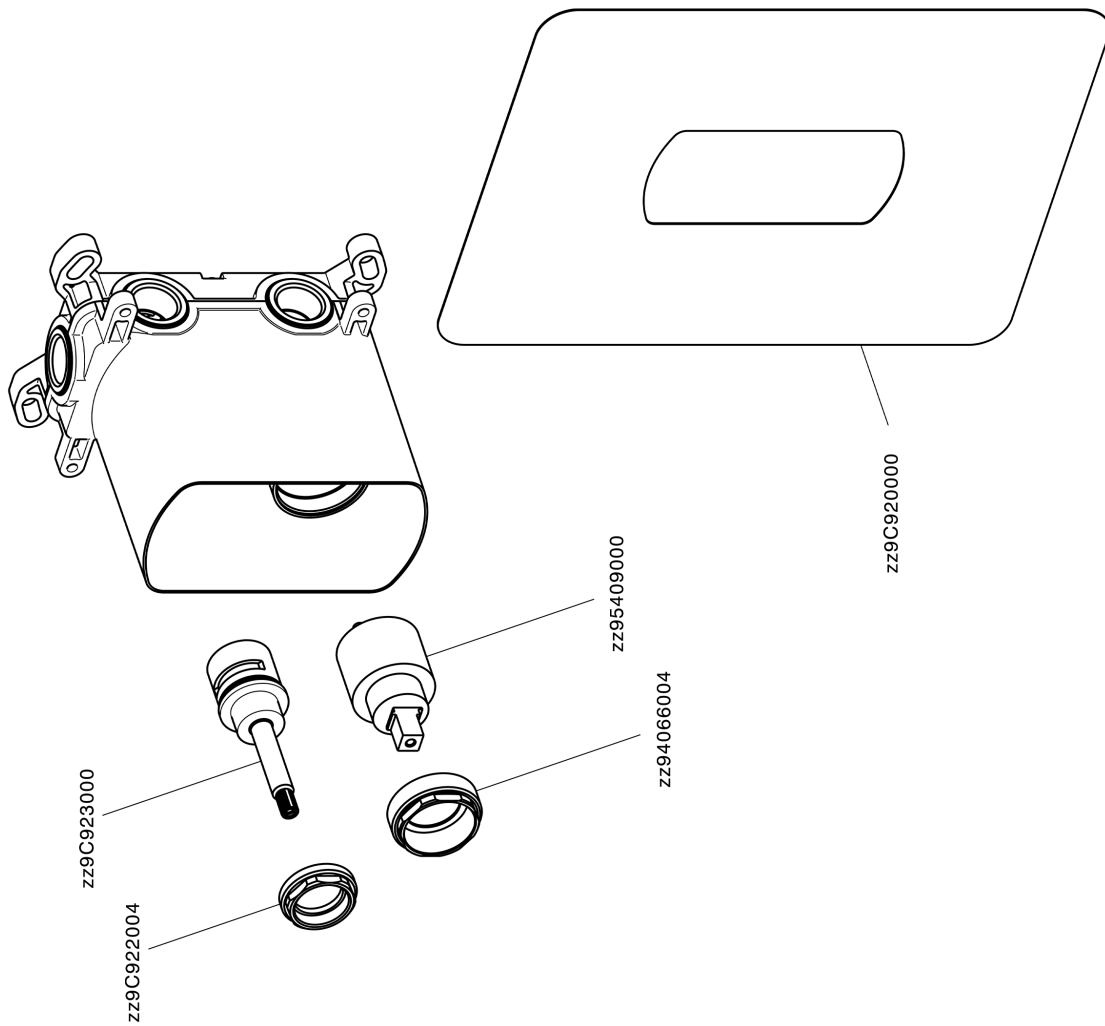

Exposed part for concealed 2-outlet mixer LEVITY_LY002300

LY002300

<https://en.huberitalia.com/exposed-part-for-concealed-2-outlet-mixer-levity-ly002300>

Concealed single lever bath-shower mixer Easy-Box CONCEALED_ZB000230

ZB000230

<https://en.huberitalia.com/concealed-single-lever-bath-shower-mixer-easy-box-concealed-zb000230>

2026-06-10