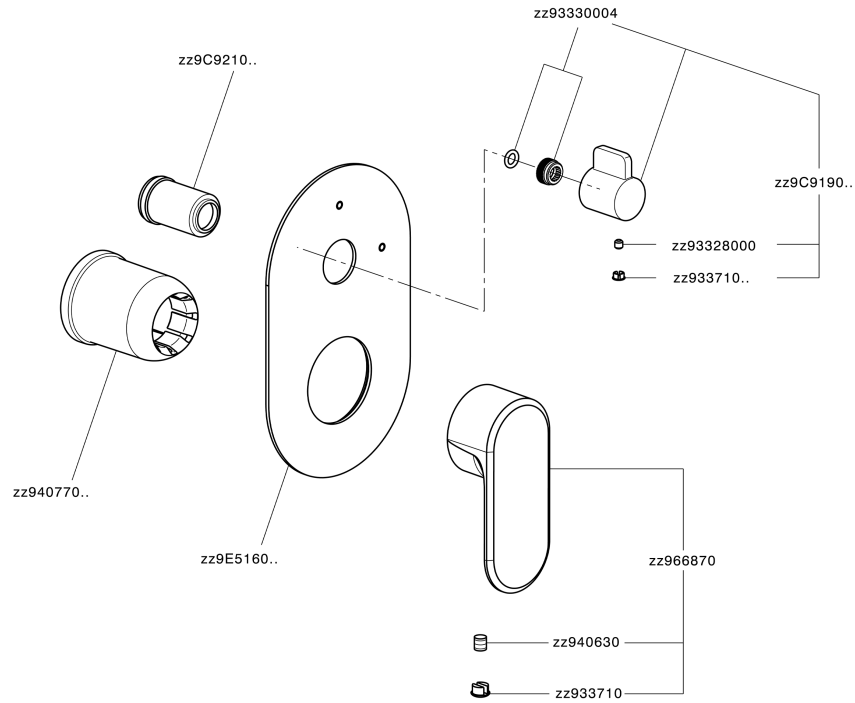

Exposed part for concealed 2-outlet mixer LEVITY_LY002300

LY002300

<https://en.huberitalia.com/exposed-part-for-concealed-2-outlet-mixer-levity-ly002300>

Concealed single lever bath-shower mixer Easy-Box CONCEALED_ZB000230

ZB000230

<https://en.huberitalia.com/concealed-single-lever-bath-shower-mixer-easy-box-concealed-zb000230>

2026-06-10