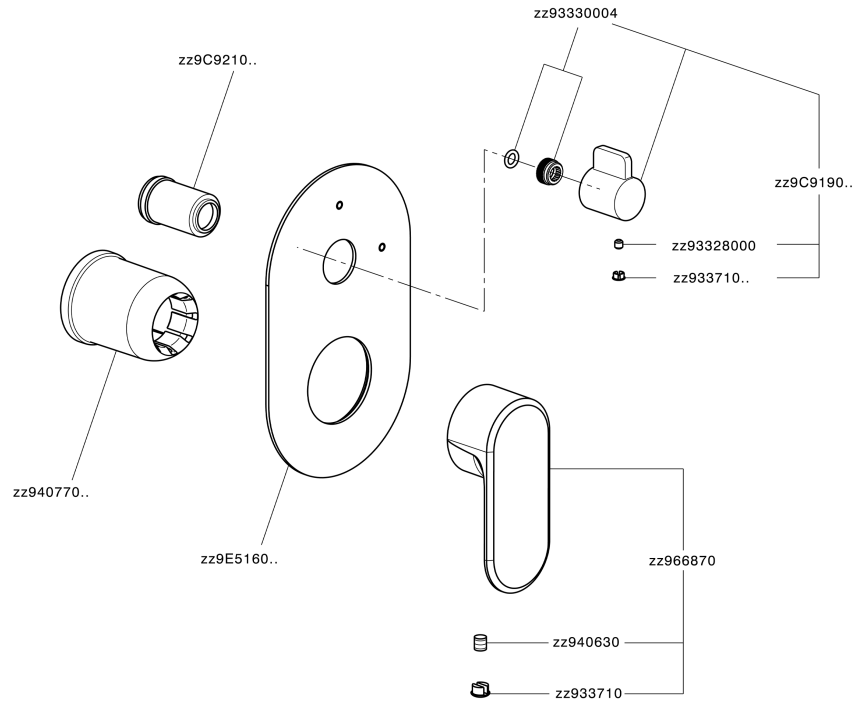

## Exposed part for concealed 2-outlet mixer LEVITY\_LY002300

LY002300

<https://en.huberitalia.com/exposed-part-for-concealed-2-outlet-mixer-levity-ly002300>

## Concealed single lever bath-shower mixer Easy-Box CONCEALED\_ZB000230

ZB000230

<https://en.huberitalia.com/concealed-single-lever-bath-shower-mixer-easy-box-concealed-zb000230>

2026-02-24