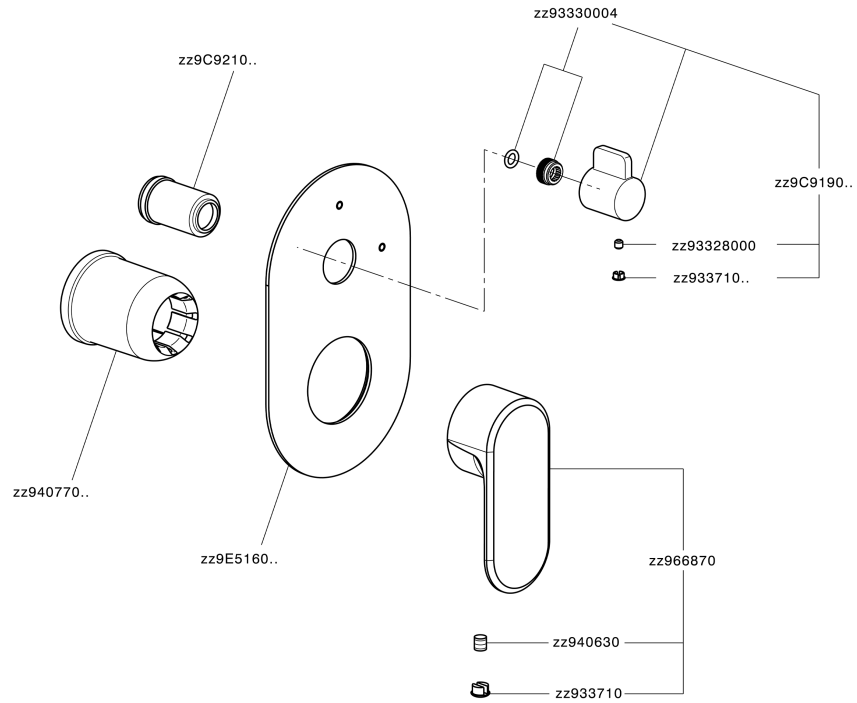

Exposed part for concealed 2-outlet mixer LEVITY_LY002300

MODEL **LY002300**

Exposed part for concealed 2-outlet mixer, 2-Way rotating diverter, without concealed part, for item Easy-Box ZB000230

AVAILABLE FINISHINGS

Exposed part for concealed 2-outlet mixer LEVITY_LY002300

LY002300

<https://en.huberitalia.com/exposed-part-for-concealed-2-outlet-mixer-levity-ly002300>

Concealed single lever bath-shower mixer Easy-Box CONCEALED_ZB000230

MODEL **ZB000230**

Concealed single lever bath-shower mixer Easy-Box, 2-Way rotating diverter, without trim kit, with protection guard box

AVAILABLE FINISHINGS

04 04 Without finishing

CHARACTERISTICS

| | |
|------------------------|-------------------|
| Installation | Concealed |
| Cartridge Spare Parts | ZZ92909000 |
| 35 mm Cartridge | |
| Concealed | 1 |

Piastra/Plate/Plaque/Platte/Placa

2-3mm: XX 65-85

10mm: XX 60-80

2026-06-10