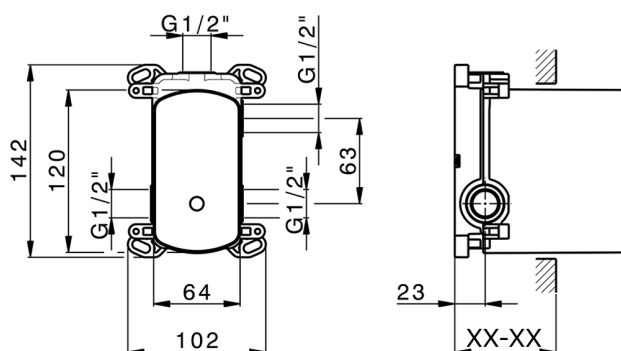

MODEL **ZB000230**

Concealed single lever bath-shower mixer Easy-Box, 2-Way rotating diverter, without trim kit, with protection guard box

AVAILABLE FINISHINGS

04 04 Without finishing

CHARACTERISTICS

| | |
|------------------------|-------------------|
| Installation | Concealed |
| Cartridge Spare Parts | ZZ92909000 |
| 35 mm Cartridge | |
| Concealed | 1 |

Piastra/Plate/Plaque/Platte/Placa

2-3mm: XX 65-85

10mm: XX 60-80

2026-06-10