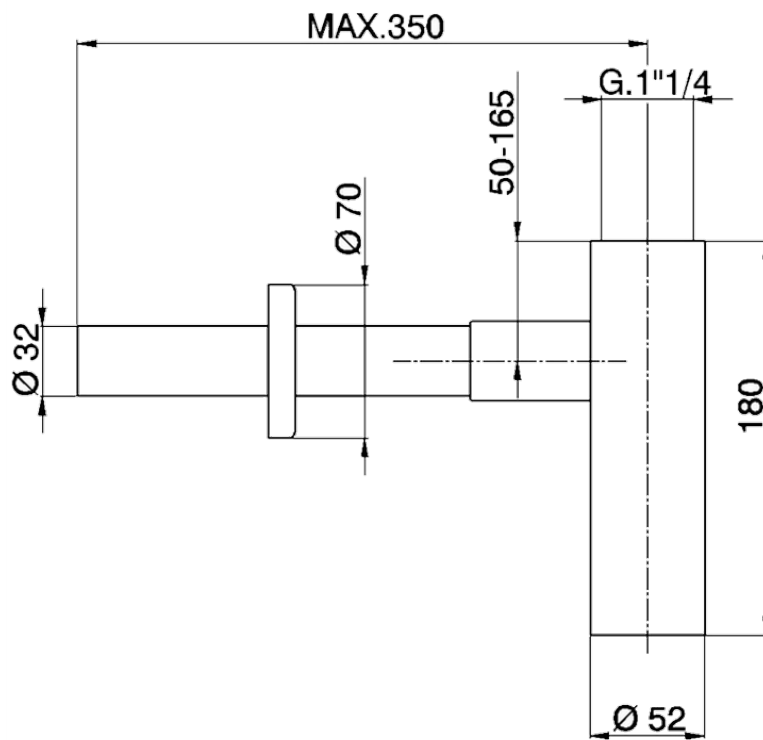

1"1/4 Minimal siphon COMPONENTS_ZB004070

ZB004070

<https://en.huberitalia.com/11-4-minimal-siphon-components-zb004070>

2026-04-06