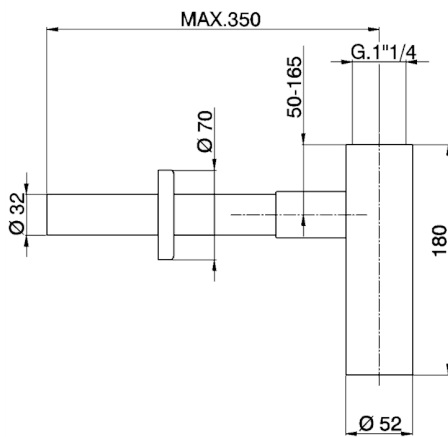

## 1"1/4 Minimal siphon COMPONENTS\_ZB004070

MODEL **ZB004070**

1" 1/4 Siphon

AVAILABLE FINISHINGS

CHARACTERISTICS

2026-06-26