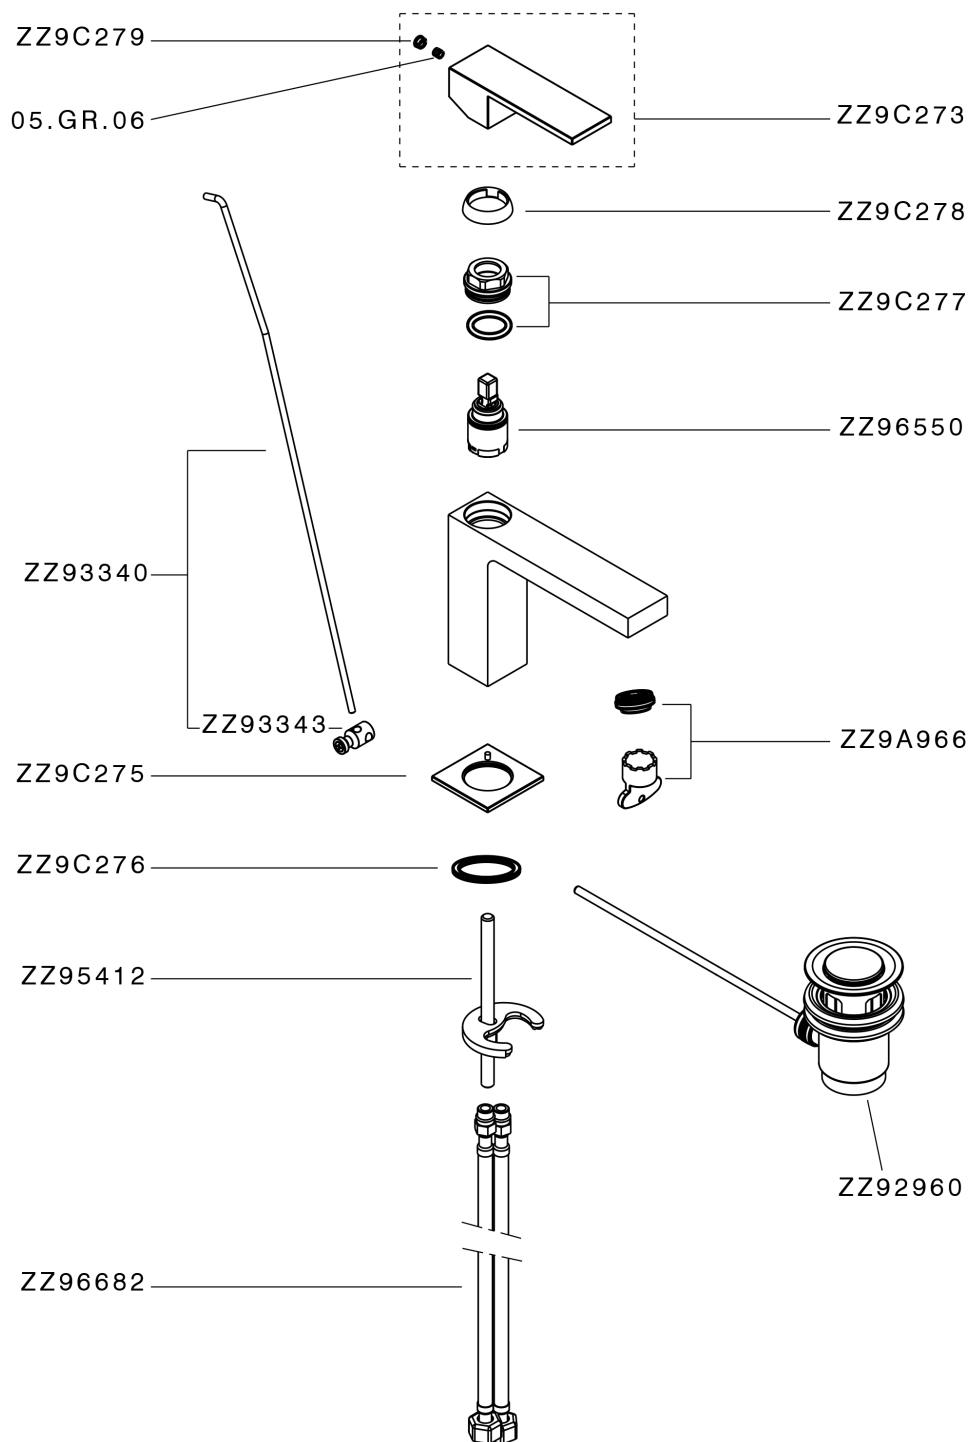

Single lever washbasin mixer NUOVA EGO_NE000514

NE000514

<https://en.huberitalia.com/single-lever-washbasin-mixer-nuova-ego-ne000514>

2025-04-08