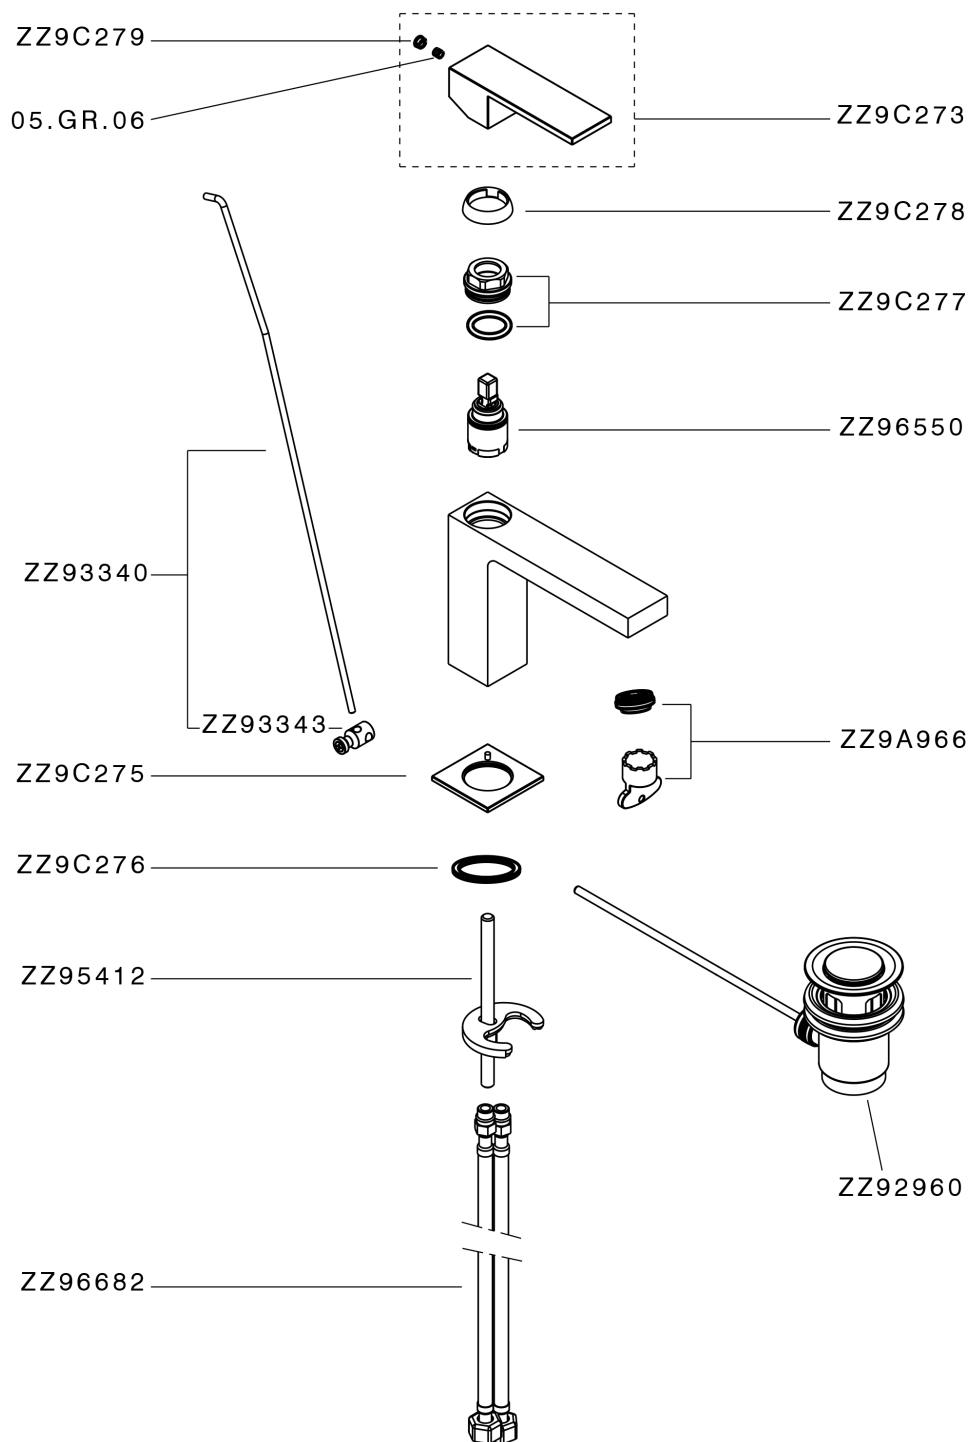

Single lever washbasin mixer NUOVA EGO_NE000514

NE000514

<https://en.huberitalia.com/single-lever-washbasin-mixer-nuova-ego-ne000514>

2025-04-14