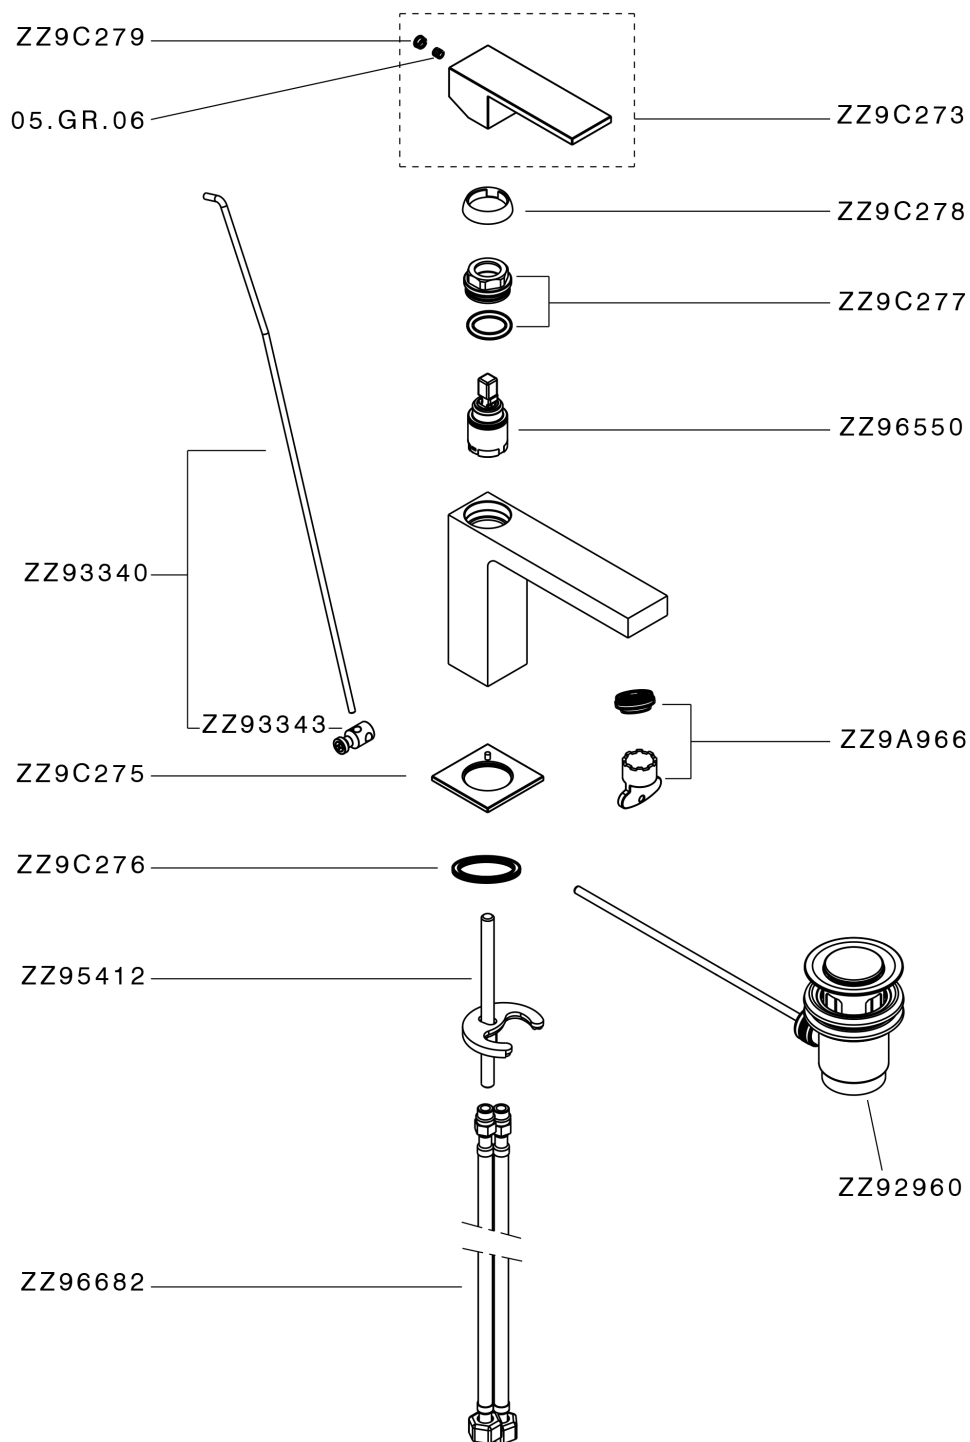

Single lever washbasin mixer NUOVA EGO_NE000514

NE000514

<https://en.huberitalia.com/single-lever-washbasin-mixer-nuova-ego-ne000514>

2025-04-03