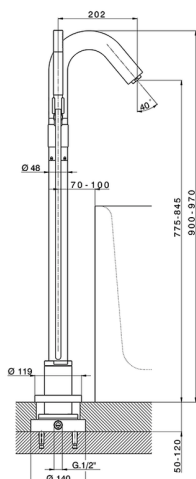

## Free standing single lever bath mixer CHRONOS\_CR004202

MODEL **CR004202**

Free standing single lever bath mixer, handshower holder on column, Brass D.24mm minimalistic one spray handshower, concealed part included, 150 cm smooth SILVERFLEX Flexible Hose

### CHARACTERISTICS

Cartridge Spare Parts **ZZ93196000**

**38 mm Cartridge**

2024-11-21