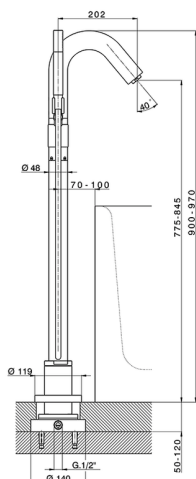

Free standing single lever bath mixer CHRONOS_CR004202

MODEL **CR004202**

Free standing single lever bath mixer, handshower holder on column, Brass D.24mm minimalistic one spray handshower, concealed part included, 150 cm smooth SILVERFLEX Flexible Hose

AVAILABLE FINISHINGS

-  **21** 21 Chrome
-  **2F** 2F Brushed Nickel
-  **2Q** 2Q Black Titanium

CHARACTERISTICS

Cartridge Spare Parts **ZZ93196000**

38 mm Cartridge

2024-11-21