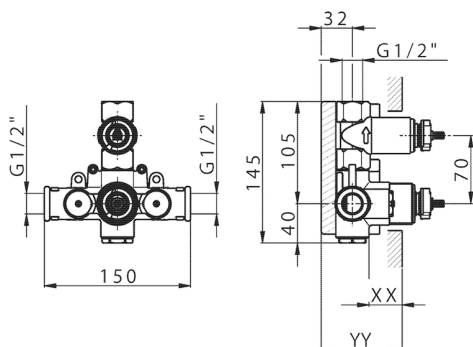

1-outlet Concealed thermostatic shower valve CONCEALED_ZB007300

MODEL **ZB007300**

1-Outlet Concealed thermostatic shower mixer, Stopvalve, without trim kit

AVAILABLE FINISHINGS

CHARACTERISTICS

Installation	Concealed
Cartridge Spare Parts	24.04A.PP
8x20 Plus P Thermostatic Valve	
Concealed	1

Piastra/Plate/Plaque/Platte/Placa

2-3mm: XX 25-40 YY 76-91

10 mm: XX 16-31 YY 65-80

Thermostatic

The Huber thermostatic is your personal water manager, helping you to handle, control and save water and energy.