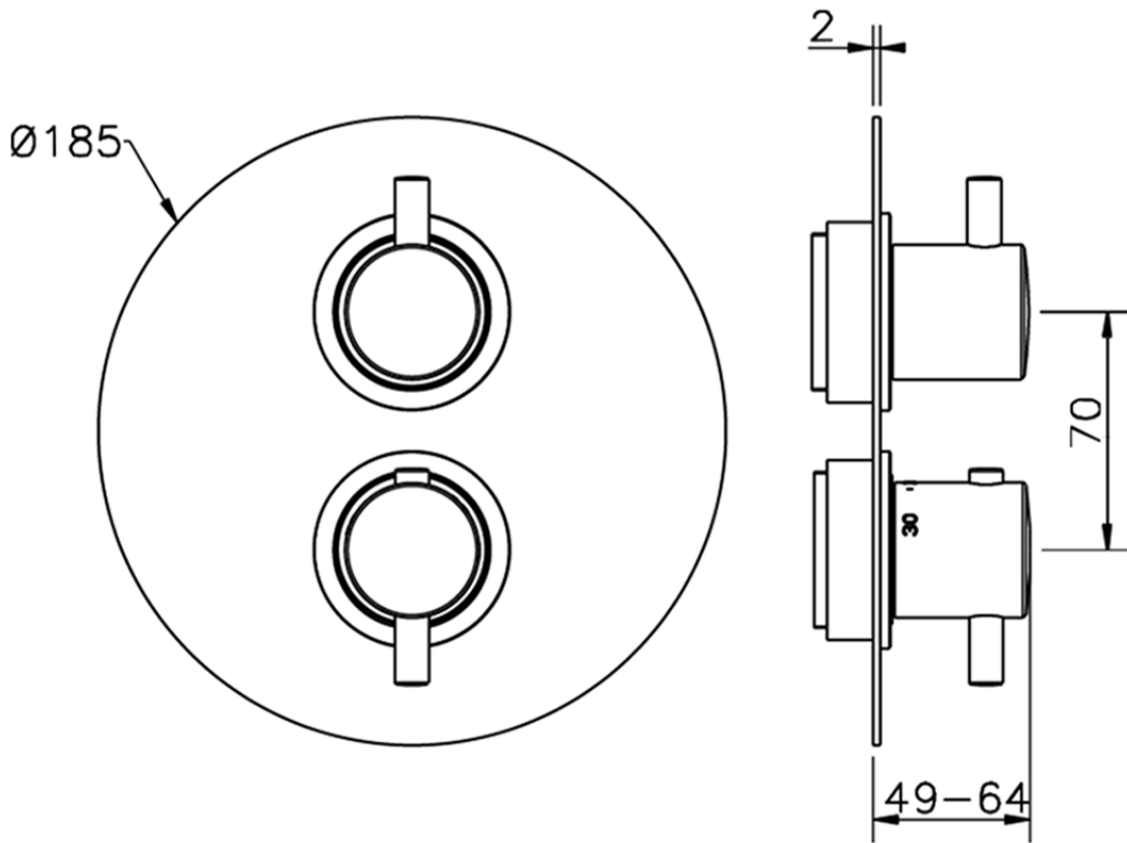

## Exposed part for con.thermo.shower valve, 2-outlet THERMO\_MT018100

MT018100

<https://en.huberitalia.com/exposed-part-for-con-thermo-shower-valve-2-outlet-thermo-mt018100>

## Piastra/Plate/Plaque/Platte/Placa

2-3mm: XX 25-40 YY 76-91

10 mm: XX 16-31 YY 65-80

ZB018101

<https://en.huberitalia.com/2-outlet-concealed-thermostatic-shower-valve-concealed-zb018101>

2024-09-20