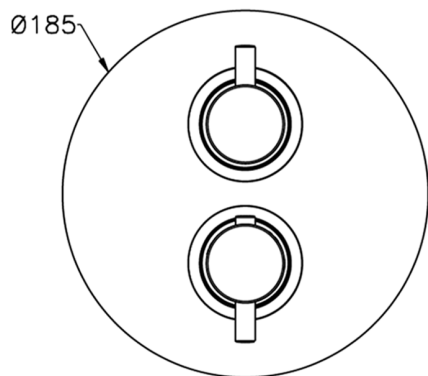

## Exposed part for con.thermo.shower valve, 2-outlet THERMO\_MT018100

MODEL **MT018100**

Exposed part for 2-outlet thermostatic mixer, with 2-outlet diverter, without concealed part, for item ZB018101

Piastra/Plate/Plaque/Platte/Placa

2-3mm: XX 25-40 YY 76-91

10 mm: XX 16-31 YY 65-80