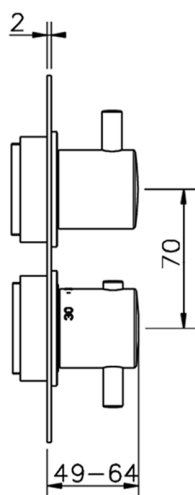

## Exposed part for con.thermo.shower valve, 2-outlet THERMO\_MT018100

MODEL **MT018100**

Exposed part for 2-outlet thermostatic mixer, with 2-outlet diverter, without concealed part, for item ZB018101

## 2-outlet Concealed thermostatic shower valve CONCEALED\_ZB018101

MODEL **ZB018101**

2-outlet Concealed thermostatic mixer, with 2-outlet diverter, without trim kit

AVAILABLE FINISHINGS

CHARACTERISTICS

Installation	<b>Concealed</b>
Cartridge Spare Parts	<b>24.04A.PP</b>
<b>8x20 Plus P Thermostatic Valve</b>	
Concealed	<b>1</b>

Piastra/Plate/Plaque/Platte/Placa

2-3mm: XX 25-40 YY 76-91

10 mm: XX 16-31 YY 65-80