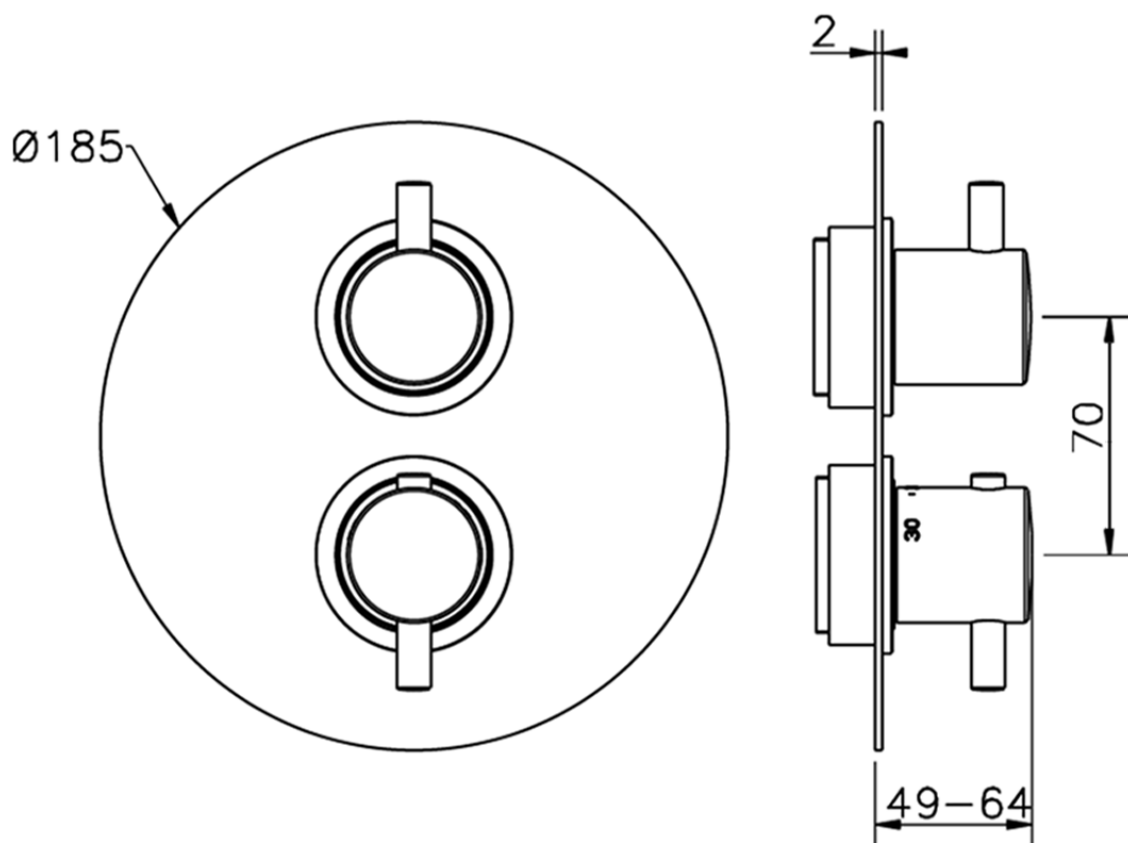

Exposed part for con.thermo.shower valve, 2-outlet THERMO_MT018100

MT018100

<https://en.huberitalia.com/exposed-part-for-con-thermo-shower-valve-2-outlet-thermo-mt018100>

Piastra/Plate/Plaque/Platte/Placa

2-3mm: XX 25-40 YY 76-91

10 mm: XX 16-31 YY 65-80

ZB018101

<https://en.huberitalia.com/2-outlet-concealed-thermostatic-shower-valve-concealed-zb018101>

2024-09-20