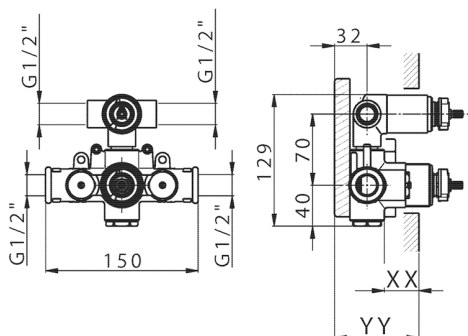

2-outlet Concealed thermostatic mixer, with 2-outlet diverter, without trim kit

AVAILABLE FINISHINGS

CHARACTERISTICS

Installation	Concealed
Cartridge Spare Parts	24.04A.PP
8x20 Plus P Thermostatic Valve	
Concealed	1

Piastra/Plate/Plaque/Platte/Placa

2-3mm: XX 25-40 YY 76-91

10 mm: XX 16-31 YY 65-80

DeviaStop

The Huber Devia Stop technology allows to adjust the water flow and to direct it to the selected output point (overhead soaker, hand shower, etc).