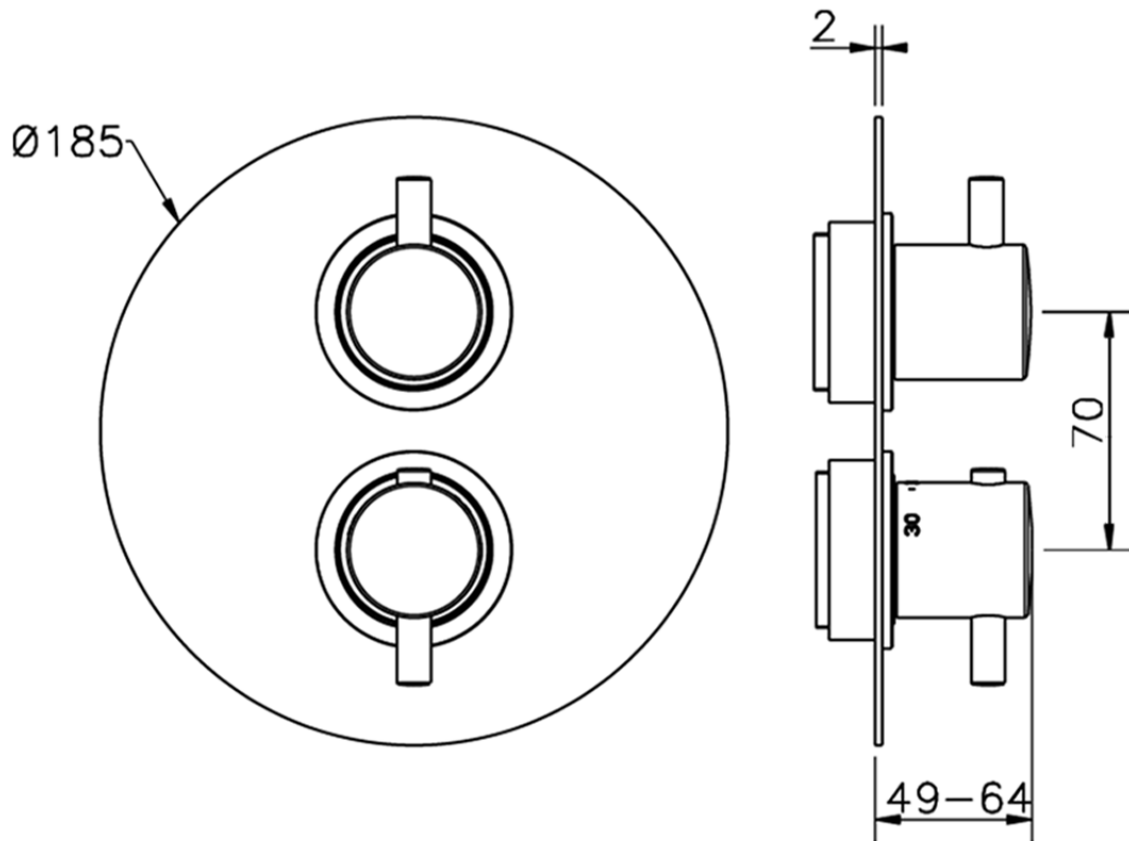

Exposed part for con.thermo.shower valve, 2-outlet THERMO_MT018100

MT018100

<https://en.huberitalia.com/exposed-part-for-con-thermo-shower-valve-2-outlet-thermo-mt018100>

Piastra/Plate/Plaque/Platte/Placa

2-3mm: XX 25-40 YY 76-91

10 mm: XX 16-31 YY 65-80

ZB018101

<https://en.huberitalia.com/2-outlet-concealed-thermostatic-shower-valve-concealed-zb018101>

2024-09-20