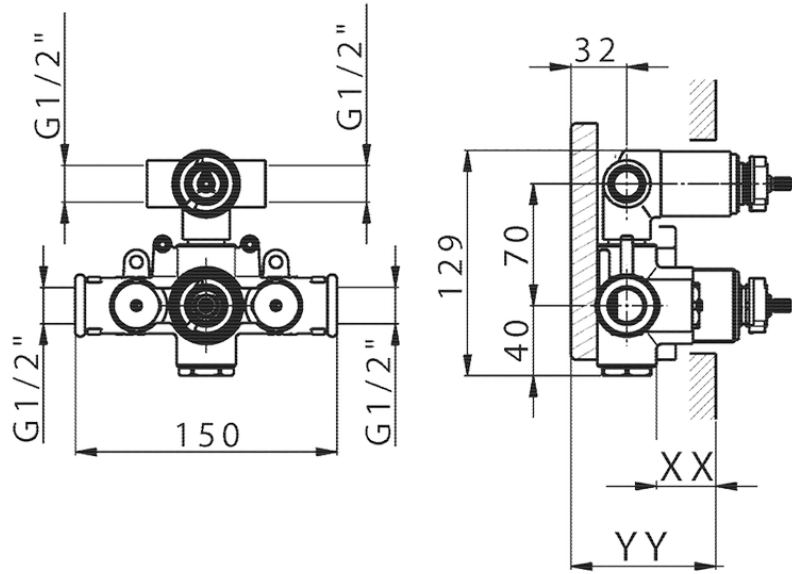

Exposed part for con.thermo.shower valve, 2-outlet THERMO_MT018100

MT018100

<https://en.huberitalia.com/exposed-part-for-con-thermo-shower-valve-2-outlet-thermo-mt018100>

Piastra/Plate/Plaque/Platte/Placa

2-3mm: XX 25-40 YY 76-91

10 mm: XX 16-31 YY 65-80

ZB018101

<https://en.huberitalia.com/2-outlet-concealed-thermostatic-shower-valve-concealed-zb018101>

2024-09-20