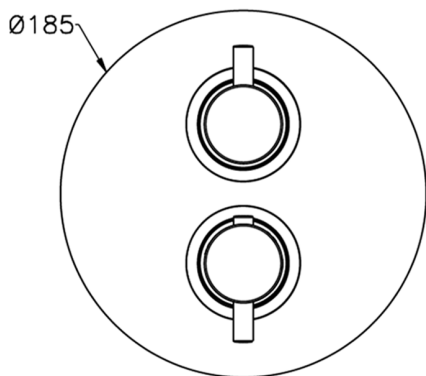

Exposed part for con.thermo.shower valve, 2-outlet THERMO_MT018100

MODEL **MT018100**

Exposed part for 2-outlet thermostatic mixer, with 2-outlet diverter, without concealed part, for item ZB018101

AVAILABLE FINISHINGS

-  **21** 21 Chrome
-  **26** 26 Old Copper
-  **2F** 2F Brushed Nickel
-  **2W** 2W Brushed Gold
-  **40** 40 Matt Black
-  **4Q** 4Q Matt White

CHARACTERISTICS

Installation **Concealed**
 Required concealed parts **ZB018101**

Concealed **1**

Piastra/Plate/Plaque/Platte/Placa

2-3mm: XX 25-40 YY 76-91

10 mm: XX 16-31 YY 65-80

DeviaStop

The Huber Devia Stop technology allows to adjust the water flow and to direct it to the selected output point (overhead soaker, hand shower, etc).