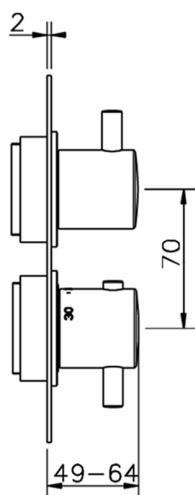

Exposed part for con.thermo.shower valve, 2-outlet THERMO_MT018100

MODEL **MT018100**

Exposed part for 2-outlet thermostatic mixer, with 2-outlet diverter, without concealed part, for item ZB018101

AVAILABLE FINISHINGS

-  **21** 21 Chrome
-  **26** 26 Old Copper
-  **2F** 2F Brushed Nickel
-  **2W** 2W Brushed Gold
-  **40** 40 Matt Black
-  **4Q** 4Q Matt White

CHARACTERISTICS

Installation **Concealed**
 Required concealed parts **ZB018101**

2-outlet Concealed thermostatic mixer, with 2-outlet diverter, without trim kit

AVAILABLE FINISHINGS

04 04 Without finishing

CHARACTERISTICS

Installation **Concealed**

Cartridge Spare Parts **24.04A.PP**

8x20 Plus P Thermostatic Valve

Concealed **1**

Piastra/Plate/Plaque/Platte/Placa

2-3mm: XX 25-40 YY 76-91

10 mm: XX 16-31 YY 65-80

DeviaStop

The Huber Devia Stop technology allows to adjust the water flow and to direct it to the selected output point (overhead soaker, hand shower, etc).