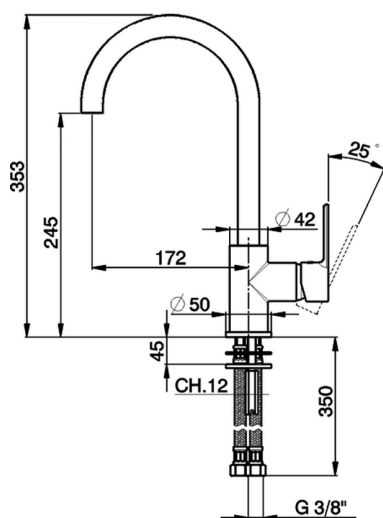

Single lever sink mixer Energysave KITCHEN_H2000535

MODEL **H2000535**

Single lever sink mixer Energysave, swivel spout, G.3/8" stainless steel flexible hoses

AVAILABLE FINISHINGS

CHARACTERISTICS

Cartridge Spare Parts **ZZ95409000**

35 mm Cartridge

EcoStop

EcoStop feature limits water flow to approximately 50% of maximum output with one point of resistance on setting. Push slightly past the middle stop only when full water output is required. This will save water up to 50%.

EnergySave

Thanks to the EnergySave device, only cold water will be drawn if the lever is operated in the central position, so that the water heater will not be engaged and no hot water wasted, leading to considerable savings in energy and costs. The temperature can be adjusted by rotating the lever to the left, until the desired temperature is reached.