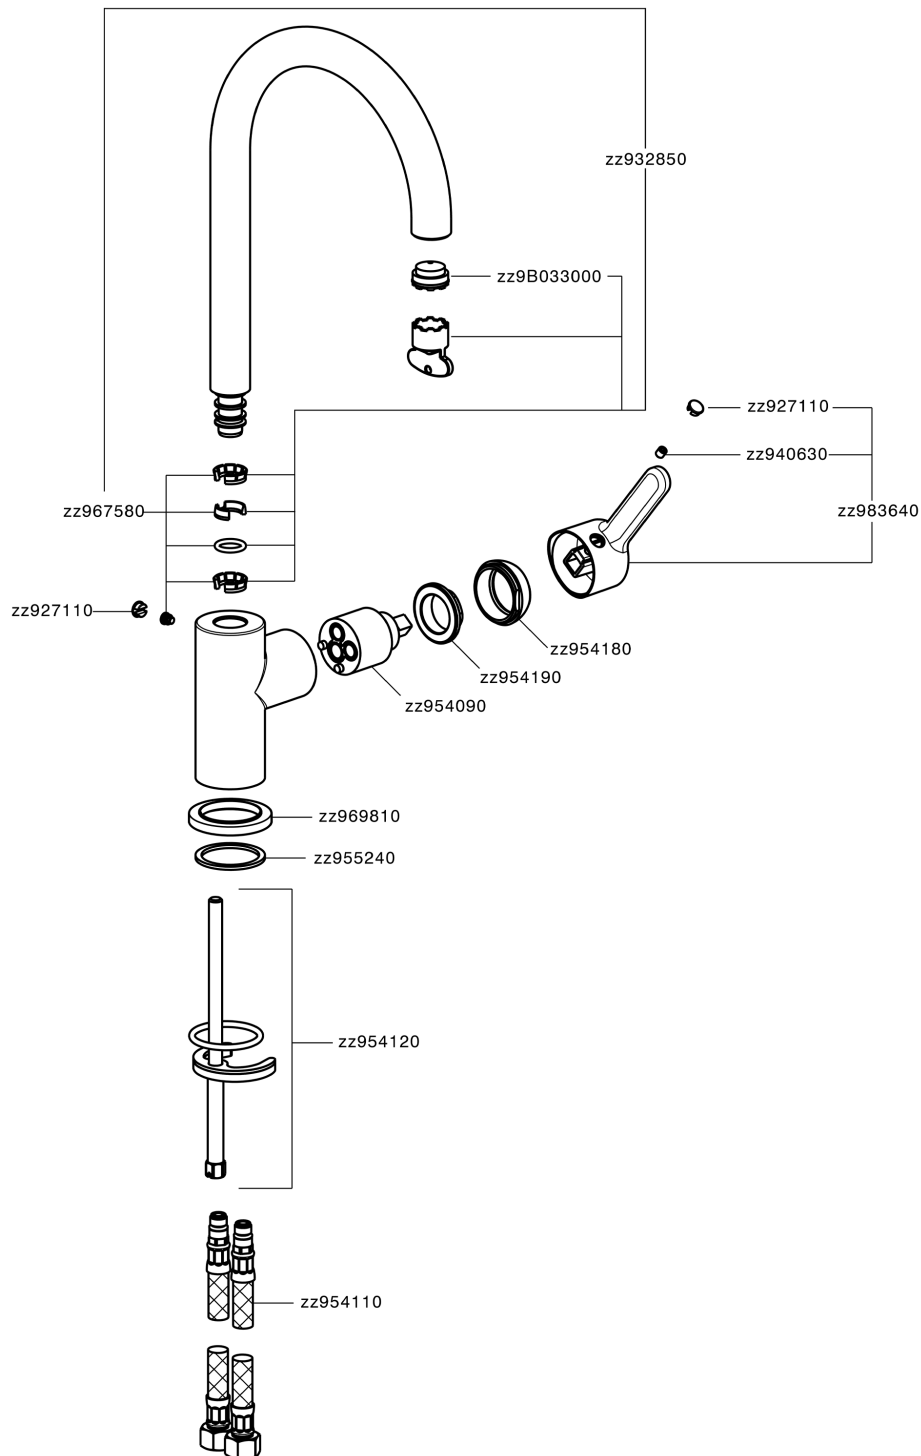

Single lever sink mixer Energysave KITCHEN_H2000535

MODEL **H2000535**

Single lever sink mixer Energysave, swivel spout, G.3/8" stainless steel flexible hoses

AVAILABLE FINISHINGS

CHARACTERISTICS

Cartridge Spare Parts **ZZ95409000**

35 mm Cartridge

EcoStop

EcoStop feature limits water flow to approximately 50% of maximum output with one point of resistance on setting. Push slightly past the middle stop only when full water output is required. This will save water up to 50%.

EnergySave

Thanks to the EnergySave device, only cold water will be drawn if the lever is operated in the central position, so that the water heater will not be engaged and no hot water wasted, leading to considerable savings in energy and costs. The temperature can be adjusted by rotating the lever to the left, until the desired temperature is reached.

Single lever sink mixer Energysave KITCHEN_H2000535

H2000535

<https://en.huberitalia.com/single-lever-sink-mixer-energysave-kitchen-h2000535>

2026-04-25